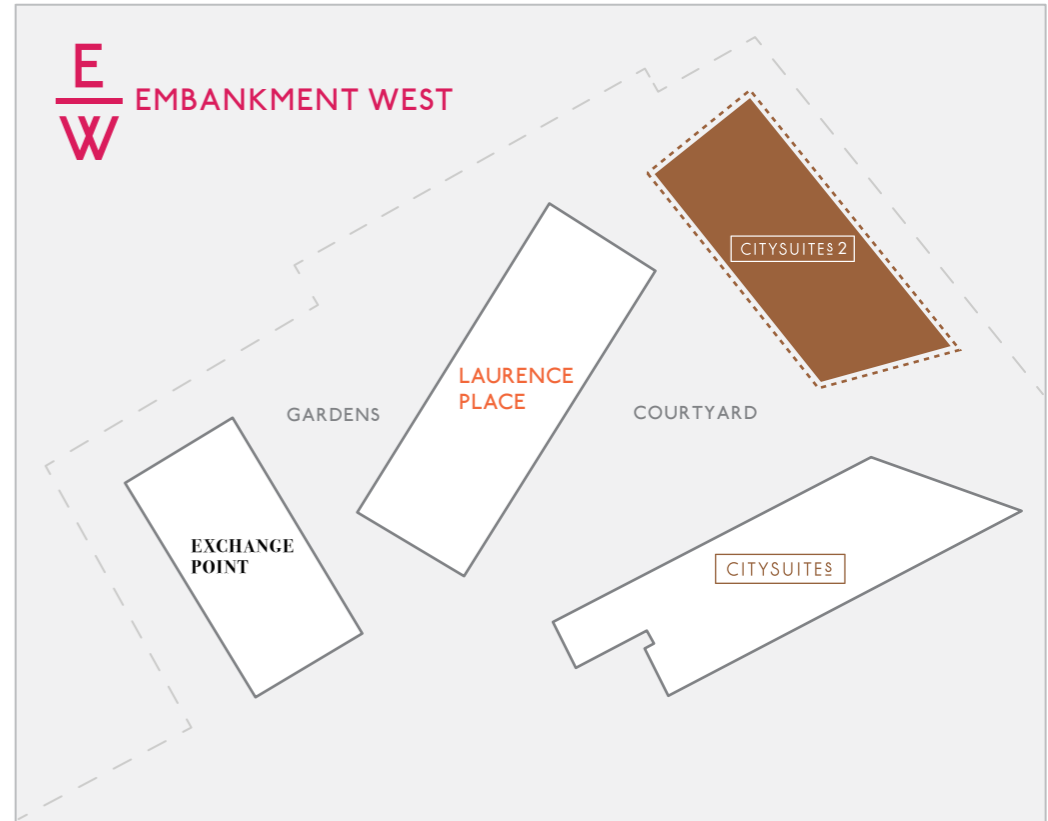

LEVEL 4

- 2 BED
- 1 BED PLUS
- 1 BED
- STUDIO