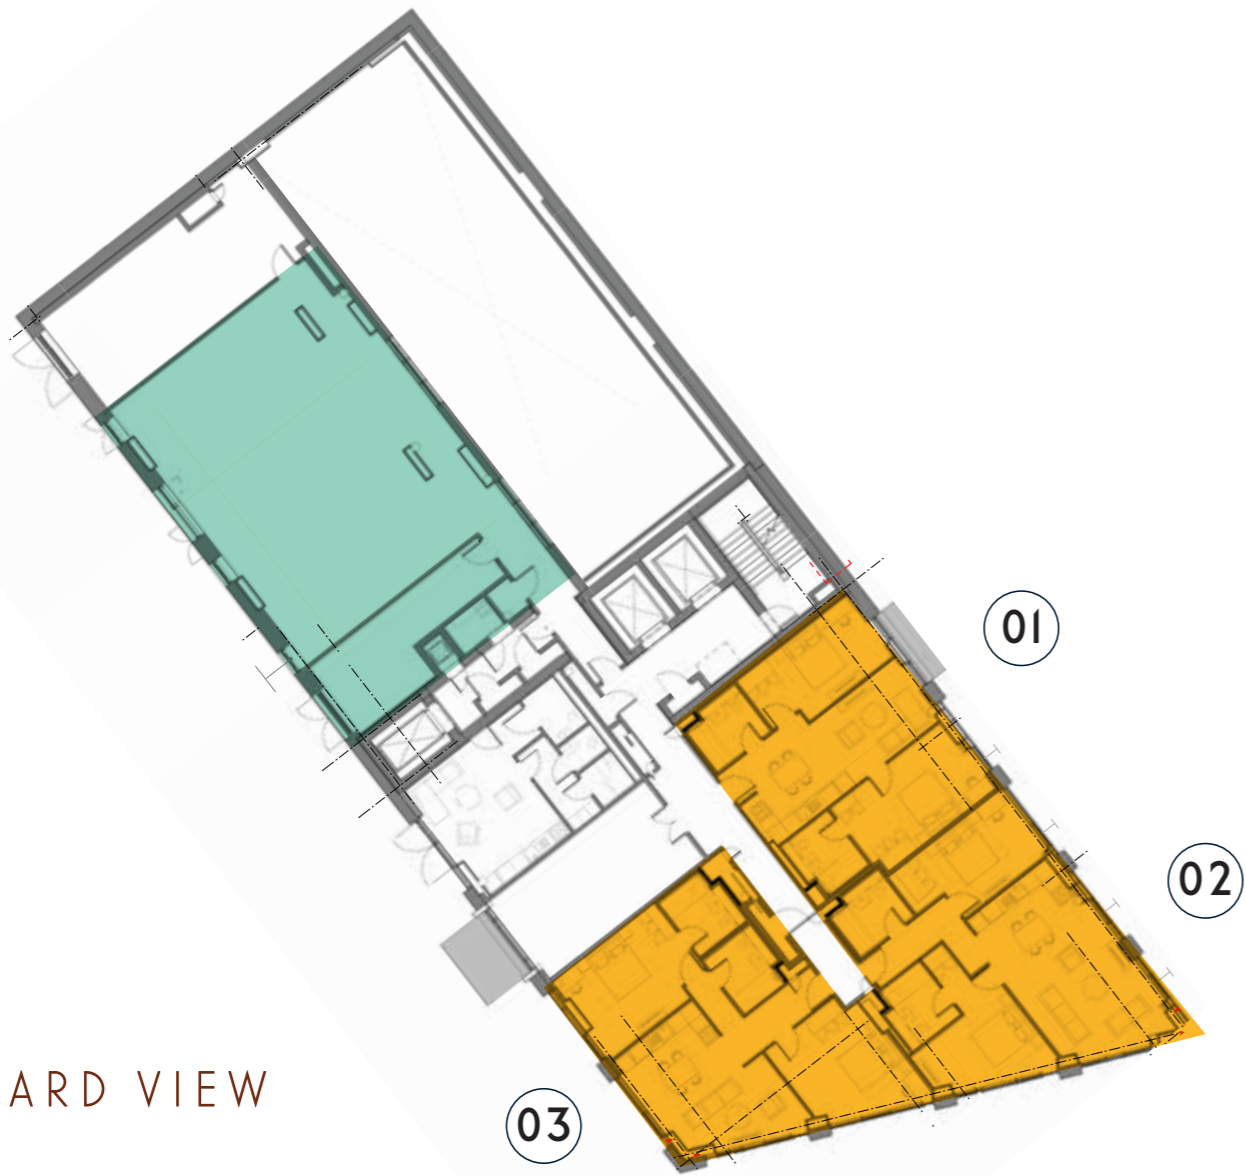

CITYSUITES 2

EMBANKMENT WEST

FLOOR PLANS

CITYSUITES 2

GREATER MANCHESTER VIEW

COURTYARD VIEW

GROUND FLOOR

- SWIMMING POOL
- ENTRANCE LOBBY
- RESTAURANT

CATHEDRAL & MANCHESTER CITY CENTRE VIEW

CITYSUITES 2

GREATER MANCHESTER VIEW

COURTYARD VIEW

CATHEDRAL & MANCHESTER CITY CENTRE VIEW

LEVEL 1

- 2 BED
- LIBRARY

CITYSUITES 2

GREATER MANCHESTER VIEW

COURTYARD VIEW

CATHEDRAL &
MANCHESTER
CITY CENTRE VIEW

LEVEL 2

- 2 BED
- 1 BED PLUS
- 1 BED
- STUDIO

CITYSUITES 2

GREATER MANCHESTER VIEW

COURTYARD VIEW

CATHEDRAL & MANCHESTER CITY CENTRE VIEW

LEVEL 3

- 2 BED
- 1 BED PLUS
- 1 BED
- STUDIO

CITYSUITES 2

GREATER MANCHESTER VIEW

COURTYARD VIEW

CATHEDRAL &
MANCHESTER
CITY CENTRE VIEW

LEVEL 4