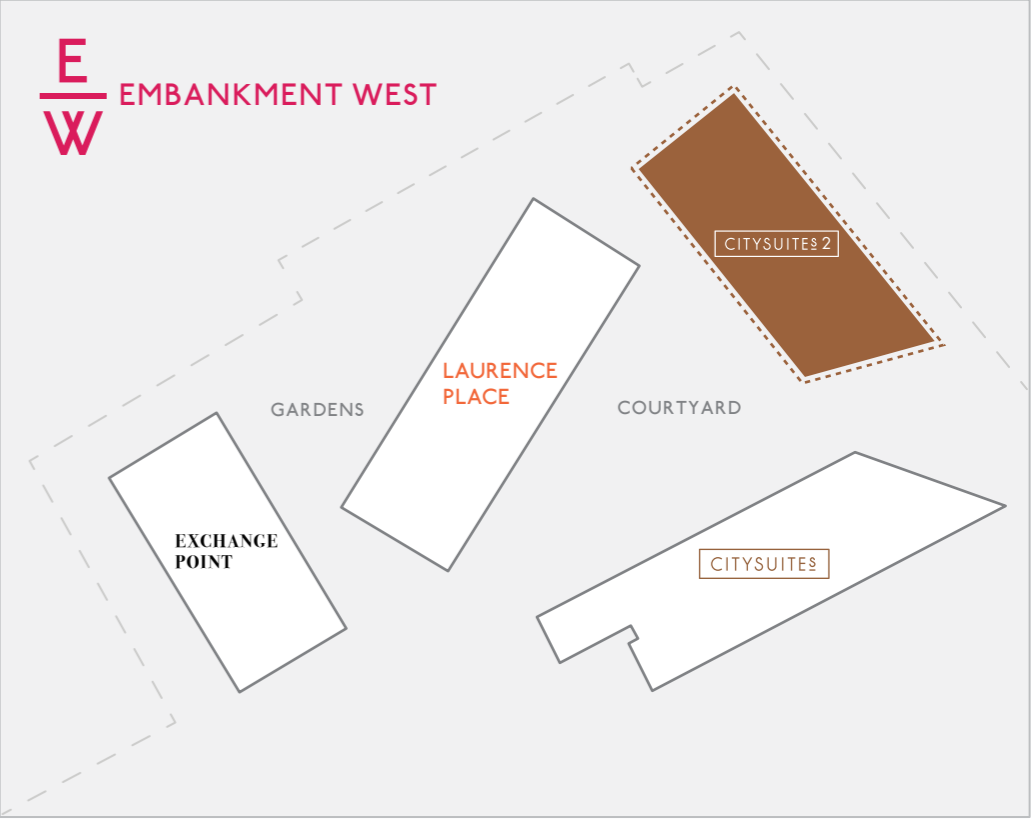

- 3 BED
- 2 BED
- 1 BED PLUS
- 1 BED
- STUDIO

CITYSUITES 2

GREATER MANCHESTER VIEW

COURTYARD VIEW

CATHEDRAL &
MANCHESTER
CITY CENTRE VIEW

LEVEL 13

- 3 BED
- 2 BED
- 1 BED PLUS
- 1 BED
- STUDIO

CITYSUITES 2

GREATER MANCHESTER VIEW

CATHEDRAL &
MANCHESTER
CITY CENTRE VIEW

LEVEL 14

- SUPERSUITE - 3 BED
- 1 BED PLUS
- 1 BED
- STUDIO

CITYSUITES 2

GREATER MANCHESTER VIEW

COURTYARD VIEW

LEVEL 15

-  SUPERSUITE 01 - 3 BED
-  SUPERSUITE 02 - 3 BED

CATHEDRAL &
MANCHESTER
CITY CENTRE VIEW

CITYSUITES 2

GREATER MANCHESTER VIEW

COURTYARD VIEW

LEVEL 16

-  SUPERSUITE 03 LOWER - 3 BED
-  SUPERSUITE 04 - 3 BED