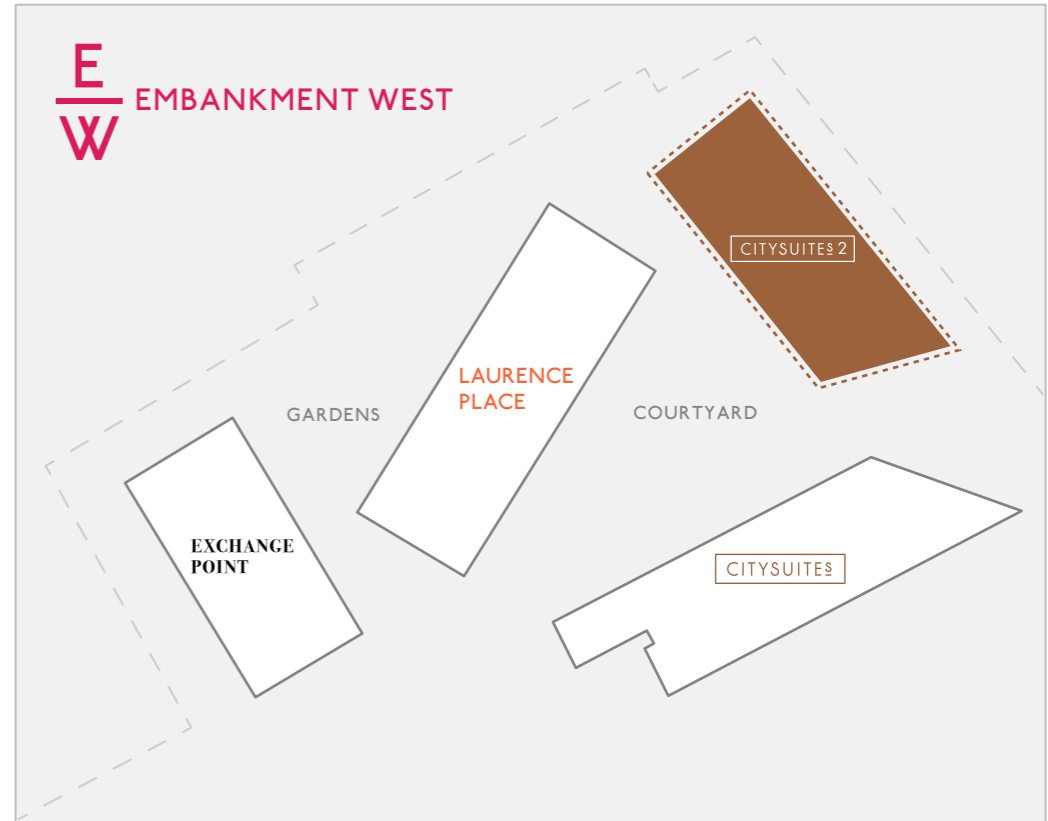

LEVEL 7

- 2 BED
- 1 BED PLUS
- 1 BED
- STUDIO