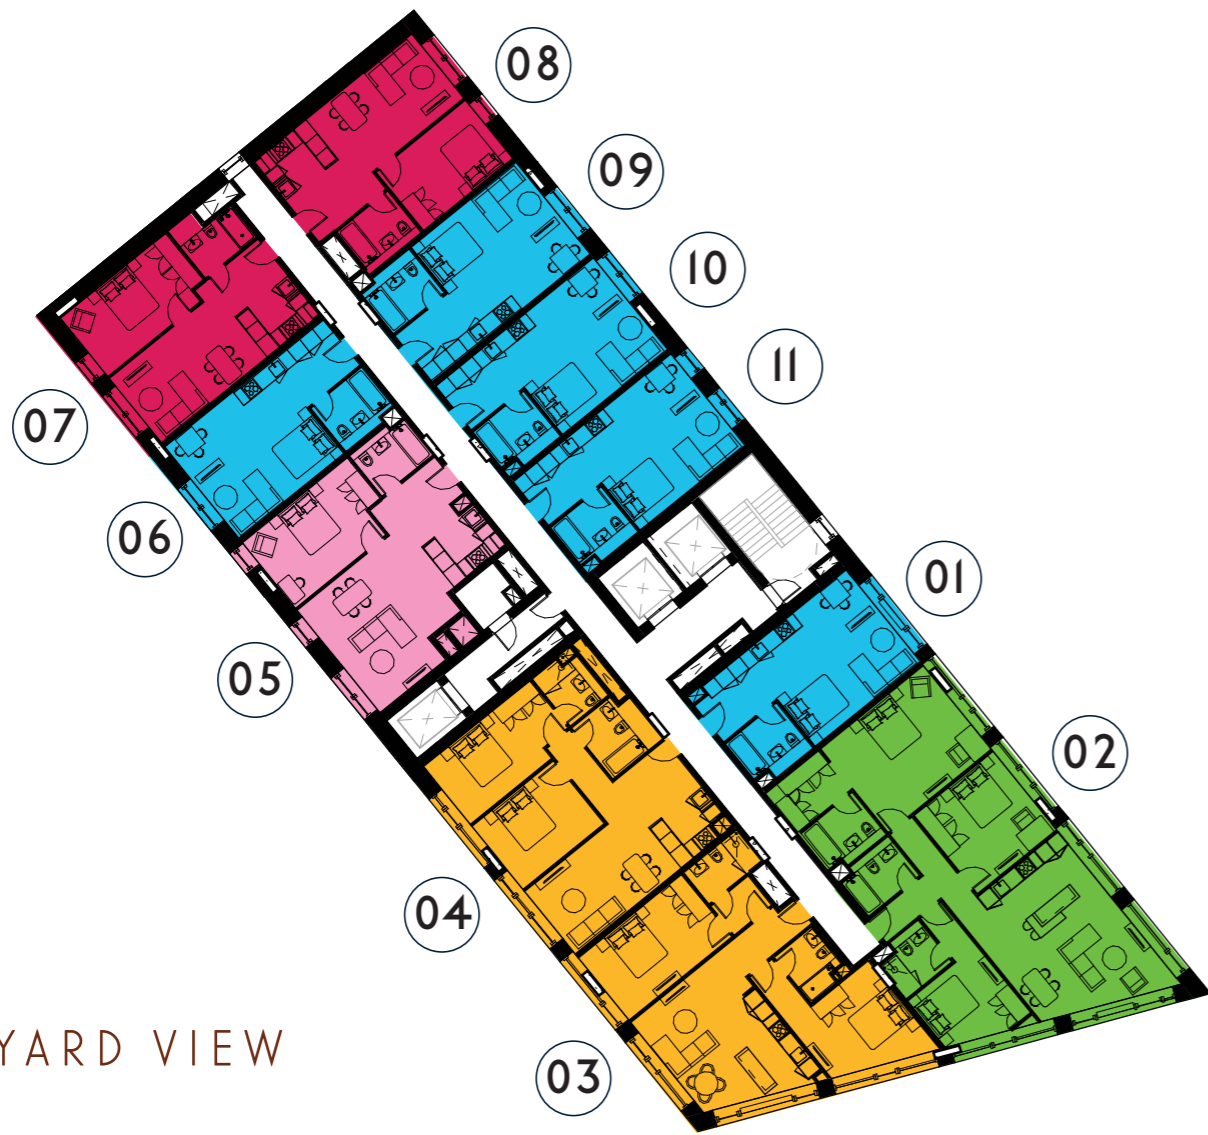

GREATER MANCHESTER VIEW

COURTYARD VIEW

CATHEDRAL &
MANCHESTER
CITY CENTRE VIEW

LEVEL 10

- 2 BED
- 1 BED PLUS
- 1 BED
- STUDIO

CITYSUITES 2

GREATER MANCHESTER VIEW

COURTYARD VIEW

CATHEDRAL &
MANCHESTER
CITY CENTRE VIEW

LEVEL 11

- 2 BED
- 1 BED PLUS
- 1 BED
- STUDIO

CITYSUITES 2

GREATER MANCHESTER VIEW

COURTYARD VIEW

CATHEDRAL &
MANCHESTER
CITY CENTRE VIEW

LEVEL 12

- 3 BED
- 2 BED
- 1 BED PLUS
- 1 BED
- STUDIO

CITYSUITES 2

GREATER MANCHESTER VIEW

COURTYARD VIEW

CATHEDRAL &
MANCHESTER
CITY CENTRE VIEW

LEVEL 13

- 3 BED
- 2 BED
- 1 BED PLUS
- 1 BED
- STUDIO

CITYSUITES 2

GREATER MANCHESTER VIEW

CATHEDRAL &
MANCHESTER
CITY CENTRE VIEW

LEVEL 14

- SUPERSUITE - 3 BED
- 1 BED PLUS
- 1 BED
- STUDIO

CITYSUITES 2

GREATER MANCHESTER VIEW

COURTYARD VIEW

LEVEL 15