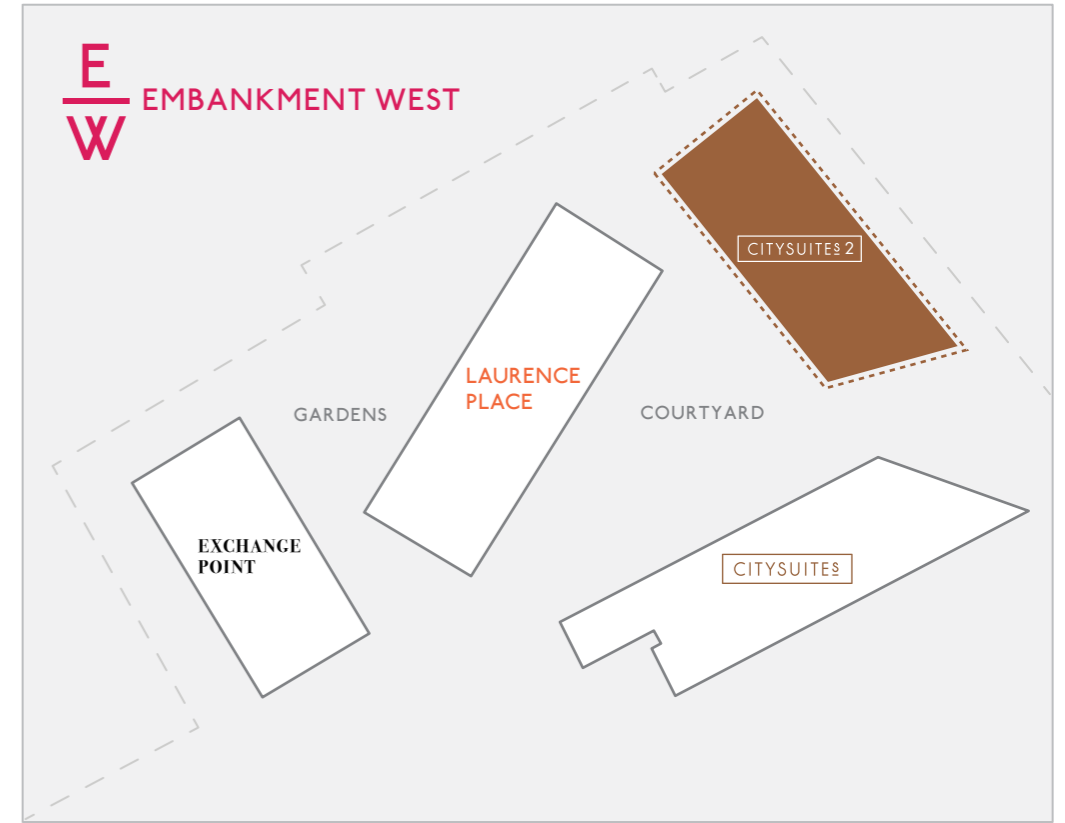

CITYSUITES 2

EMBANKMENT WEST

FLOOR PLANS

CITYSUITES 2

GREATER MANCHESTER VIEW

COURTYARD VIEW

GROUND FLOOR

- SWIMMING POOL
- ENTRANCE LOBBY
- RESTAURANT

CATHEDRAL & MANCHESTER CITY CENTRE VIEW

CITYSUITES 2

GREATER MANCHESTER VIEW

COURTYARD VIEW

CATHEDRAL & MANCHESTER CITY CENTRE VIEW

LEVEL 1

- 2 BED
- LIBRARY

CITYSUITES 2

GREATER MANCHESTER VIEW

COURTYARD VIEW

CATHEDRAL &
MANCHESTER
CITY CENTRE VIEW

LEVEL 2

- 2 BED
- 1 BED PLUS
- 1 BED
- STUDIO

CITYSUITES 2

GREATER MANCHESTER VIEW

COURTYARD VIEW

CATHEDRAL & MANCHESTER CITY CENTRE VIEW

LEVEL 3

- 2 BED
- 1 BED PLUS
- 1 BED
- STUDIO

CITYSUITES 2

GREATER MANCHESTER VIEW

COURTYARD VIEW

CATHEDRAL &
MANCHESTER
CITY CENTRE VIEW

LEVEL 4