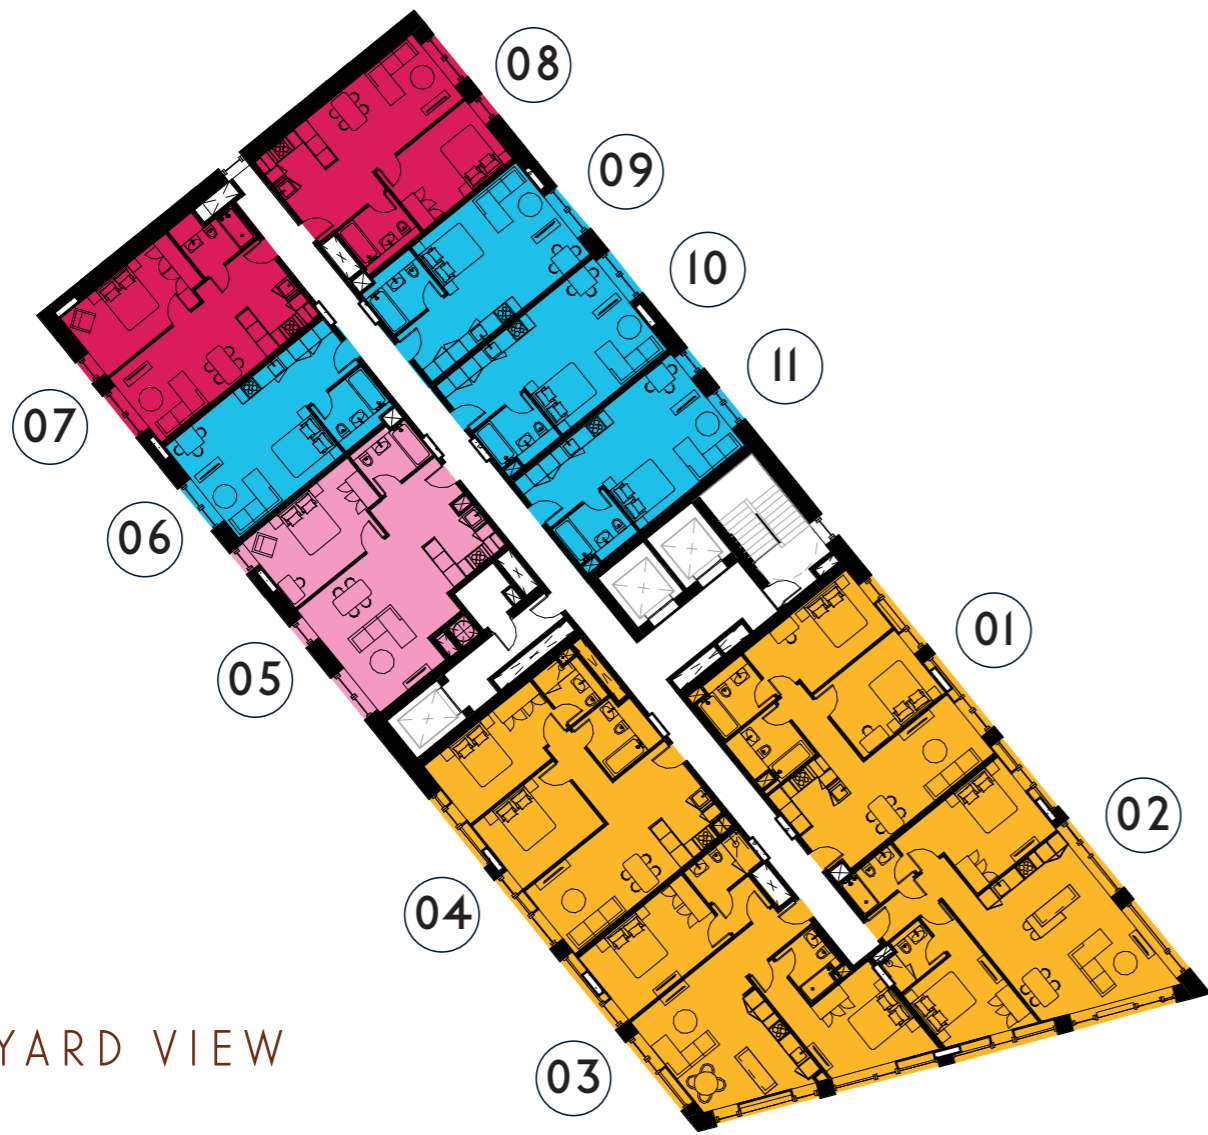

CITYSUITES 2

GREATER MANCHESTER VIEW

COURTYARD VIEW

CATHEDRAL &
MANCHESTER
CITY CENTRE VIEW