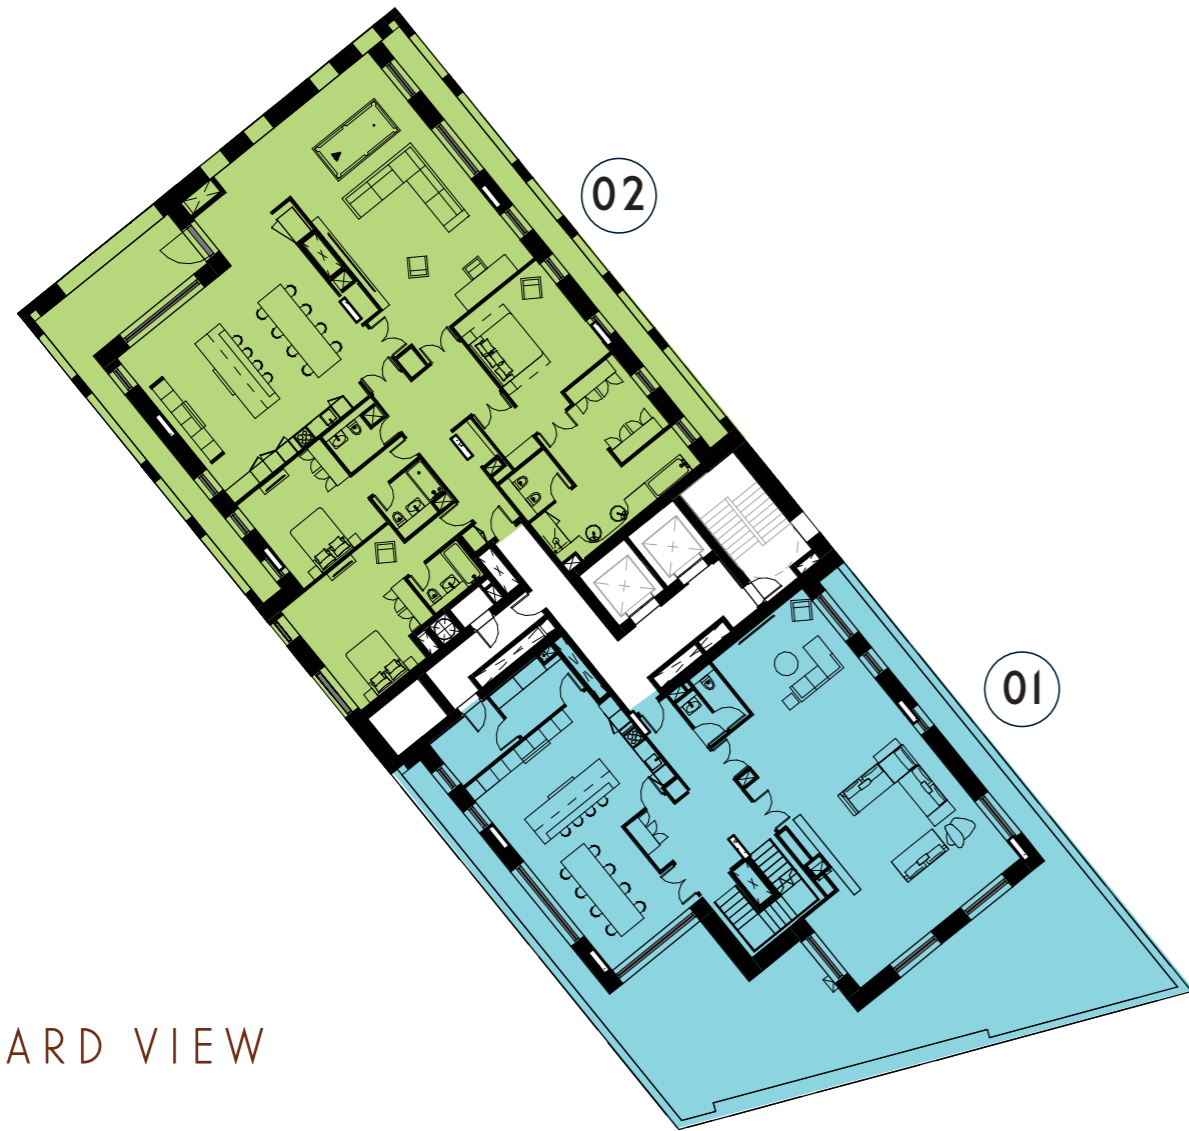

- 3 BED
- 2 BED
- 1 BED PLUS
- 1 BED
- STUDIO

CITYSUITES 2

GREATER MANCHESTER VIEW

COURTYARD VIEW

CATHEDRAL &
MANCHESTER
CITY CENTRE VIEW

LEVEL 13

- 3 BED
- 2 BED
- 1 BED PLUS
- 1 BED
- STUDIO

CITYSUITES 2

GREATER MANCHESTER VIEW

CATHEDRAL &
MANCHESTER
CITY CENTRE VIEW

LEVEL 14

- SUPERSUITE - 3 BED
- 1 BED PLUS
- 1 BED
- STUDIO

CITYSUITES 2

GREATER MANCHESTER VIEW

COURTYARD VIEW

LEVEL 15

-  SUPERSUITE 01 - 3 BED
-  SUPERSUITE 02 - 3 BED

CATHEDRAL &
MANCHESTER
CITY CENTRE VIEW

CITYSUITES 2

GREATER MANCHESTER VIEW

COURTYARD VIEW

LEVEL 16

-  SUPERSUITE 03 LOWER - 3 BED
-  SUPERSUITE 04 - 3 BED