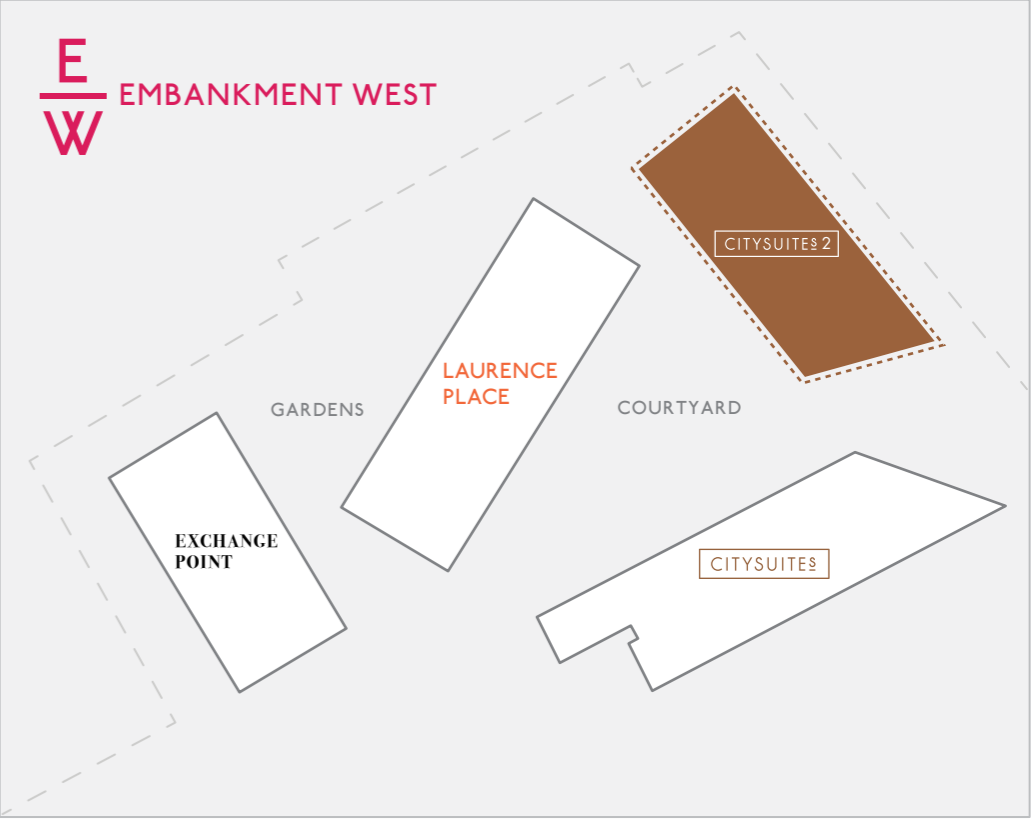

GREATER MANCHESTER VIEW

CATHEDRAL &
MANCHESTER
CITY CENTRE VIEW

LEVEL 14

- SUPERSUITE - 3 BED
- 1 BED PLUS
- 1 BED
- STUDIO

CITYSUITES 2

GREATER MANCHESTER VIEW

COURTYARD VIEW

LEVEL 15

-  SUPERSUITE 01 - 3 BED
-  SUPERSUITE 02 - 3 BED

CATHEDRAL &
MANCHESTER
CITY CENTRE VIEW

CITYSUITES 2

GREATER MANCHESTER VIEW

COURTYARD VIEW

LEVEL 16

-  SUPERSUITE 03 LOWER - 3 BED
-  SUPERSUITE 04 - 3 BED

CATHEDRAL &
MANCHESTER
CITY CENTRE VIEW

CITYSUITES 2

GREATER MANCHESTER VIEW

COURTYARD VIEW

LEVEL 17

SUPERSUITE 03 UPPER - 3 BED

CATHEDRAL &
MANCHESTER
CITY CENTRE VIEW