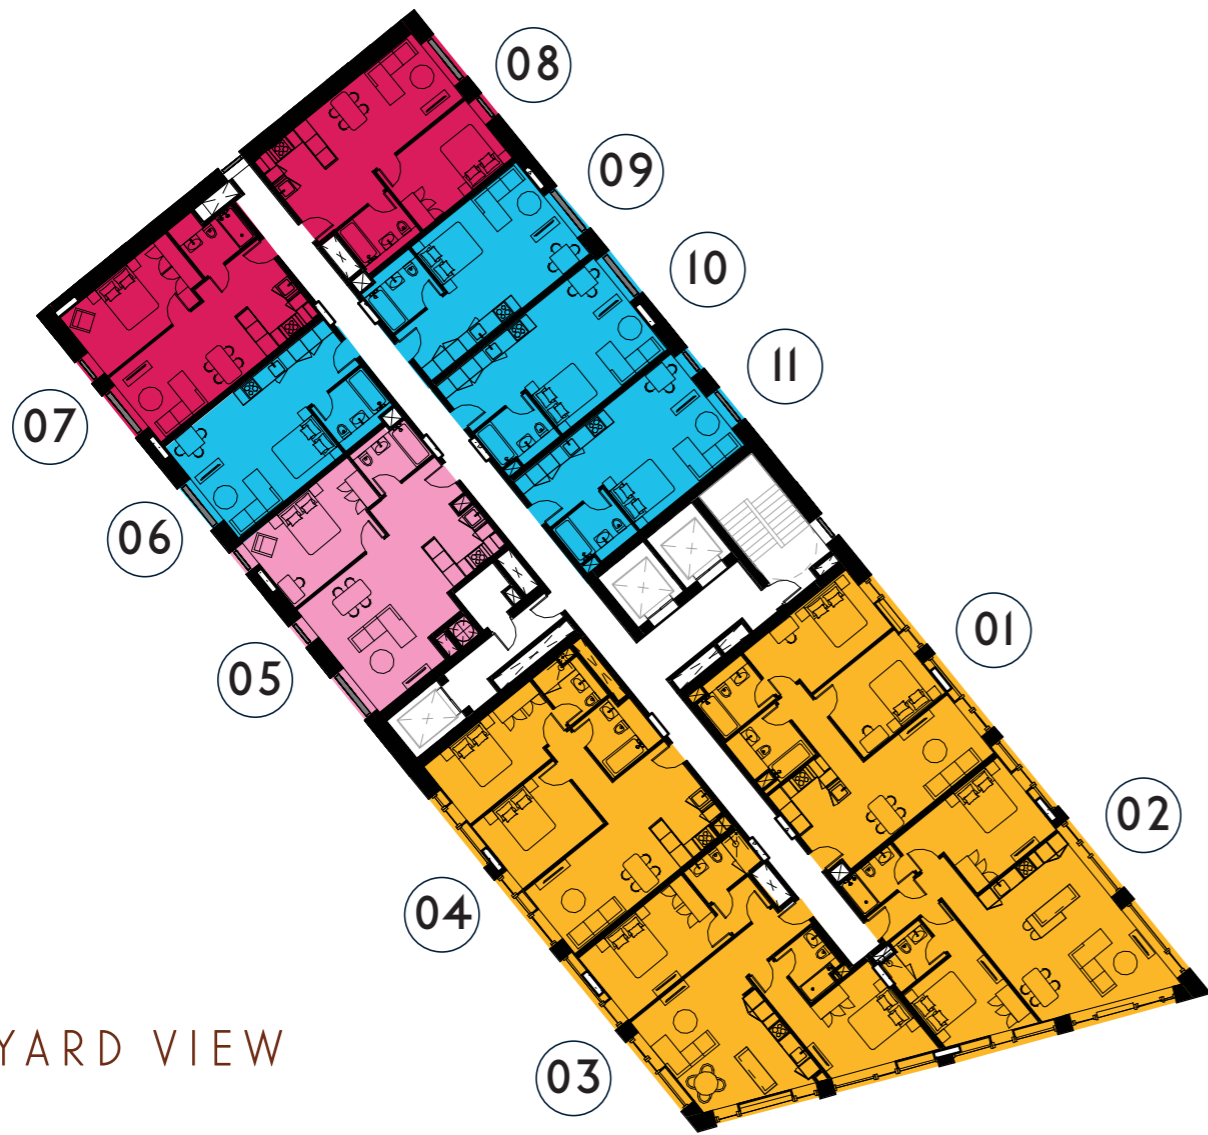

CITYSUITES 2

GREATER MANCHESTER VIEW

COURTYARD VIEW

CATHEDRAL &
MANCHESTER
CITY CENTRE VIEW