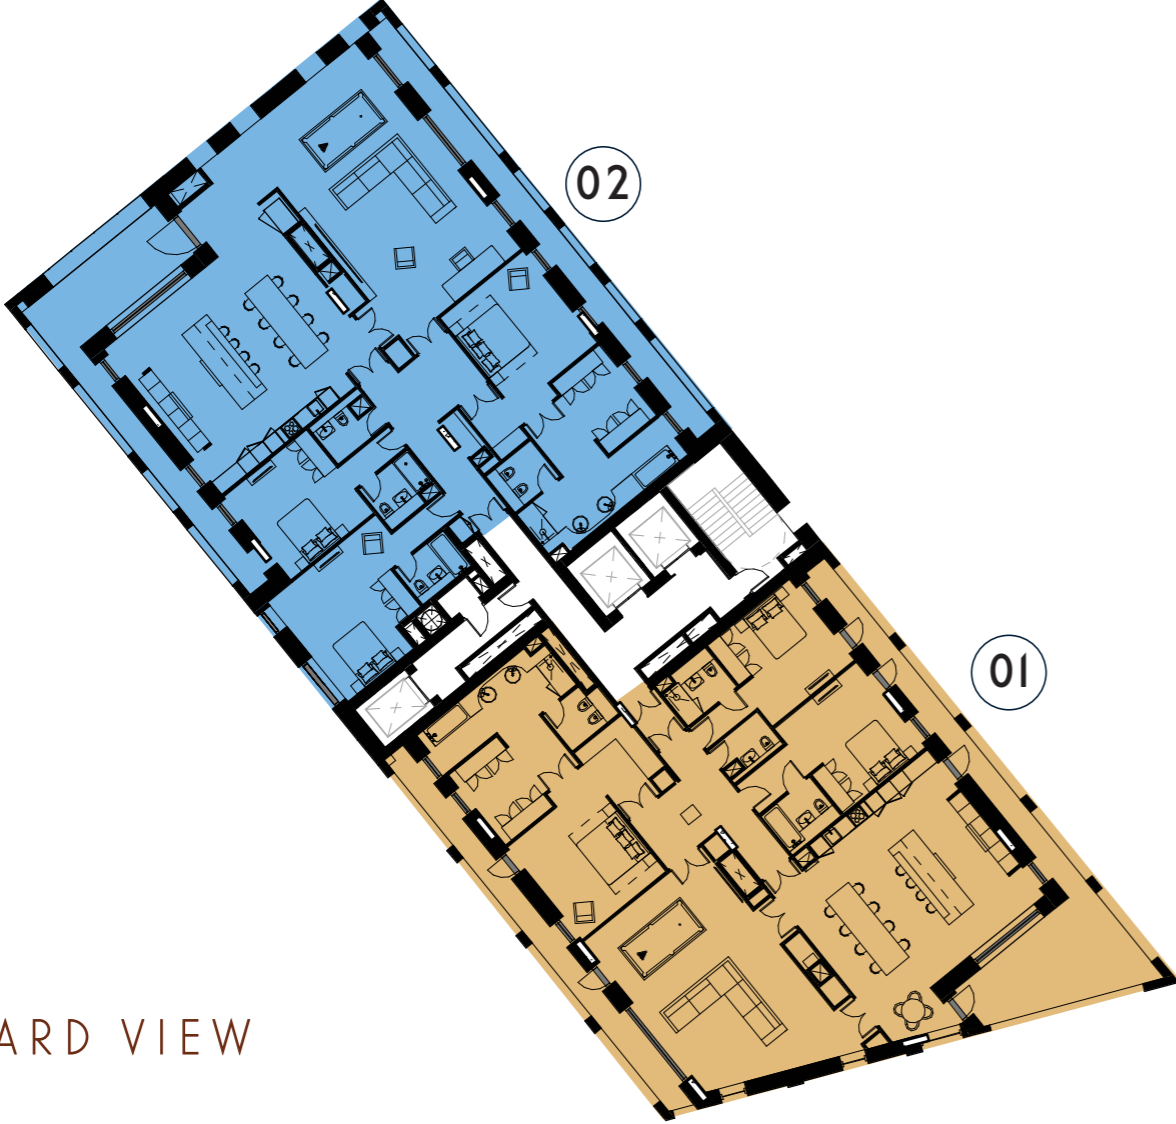

- 3 BED
- 2 BED
- 1 BED PLUS
- 1 BED
- STUDIO

CITYSUITES 2

GREATER MANCHESTER VIEW

COURTYARD VIEW

CATHEDRAL &
MANCHESTER
CITY CENTRE VIEW

LEVEL 13

- 3 BED
- 2 BED
- 1 BED PLUS
- 1 BED
- STUDIO

CITYSUITES 2

GREATER MANCHESTER VIEW

CATHEDRAL &
MANCHESTER
CITY CENTRE VIEW

LEVEL 14

- SUPERSUITE - 3 BED
- 1 BED PLUS
- 1 BED
- STUDIO

CITYSUITES 2

GREATER MANCHESTER VIEW

COURTYARD VIEW

LEVEL 15

-  SUPERSUITE 01 - 3 BED
-  SUPERSUITE 02 - 3 BED

CATHEDRAL &
MANCHESTER
CITY CENTRE VIEW

CITYSUITES 2

GREATER MANCHESTER VIEW

COURTYARD VIEW

LEVEL 16

-  SUPERSUITE 03 LOWER - 3 BED
-  SUPERSUITE 04 - 3 BED