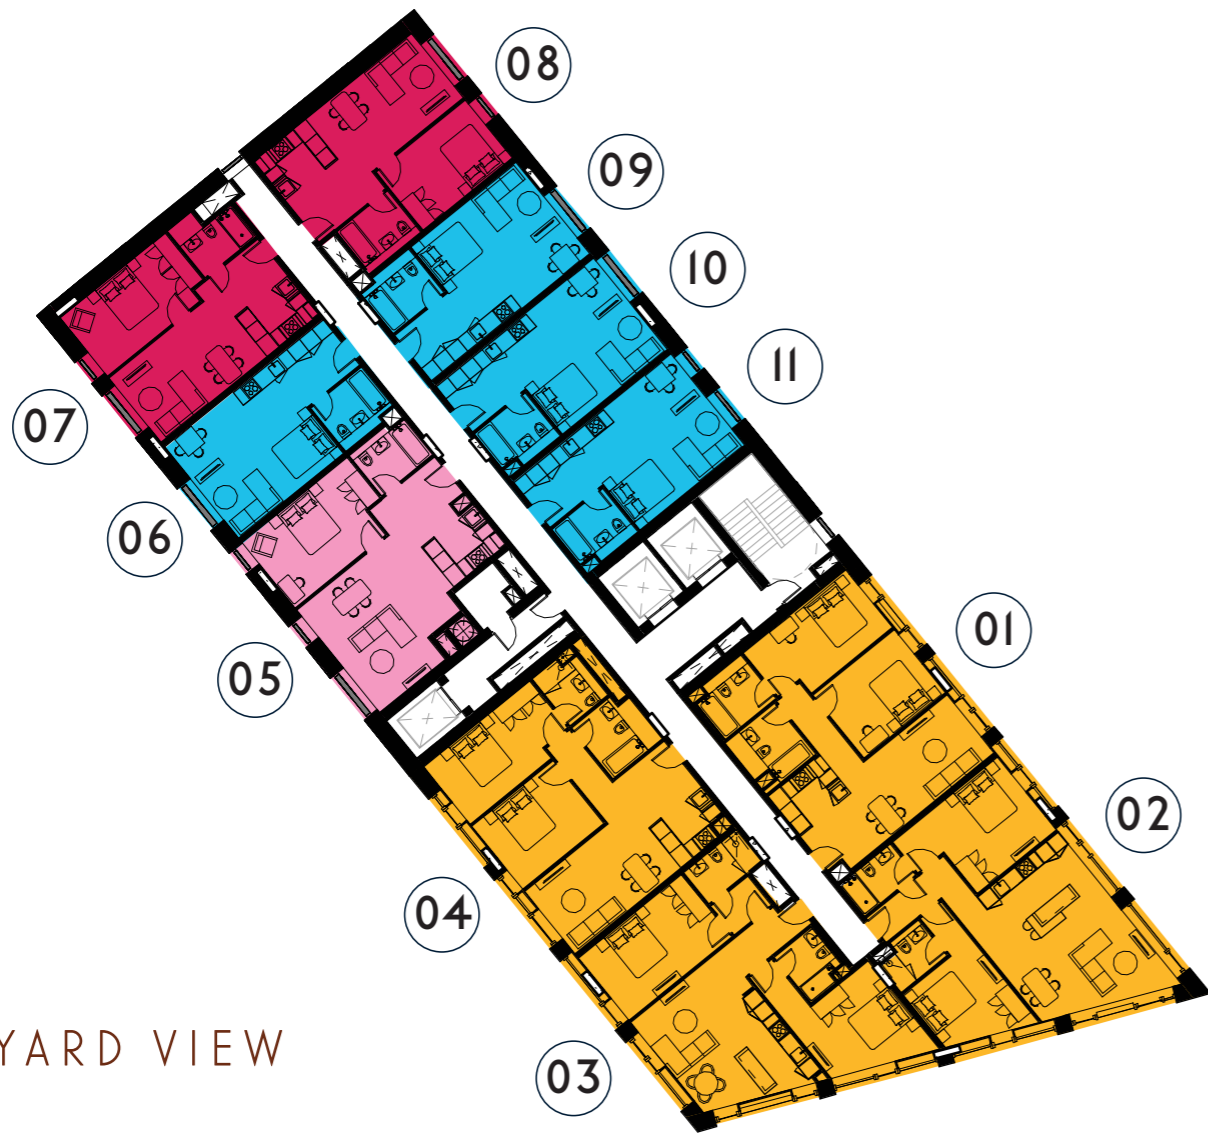

CITYSUITES 2

GREATER MANCHESTER VIEW

COURTYARD VIEW

CATHEDRAL &
MANCHESTER
CITY CENTRE VIEW