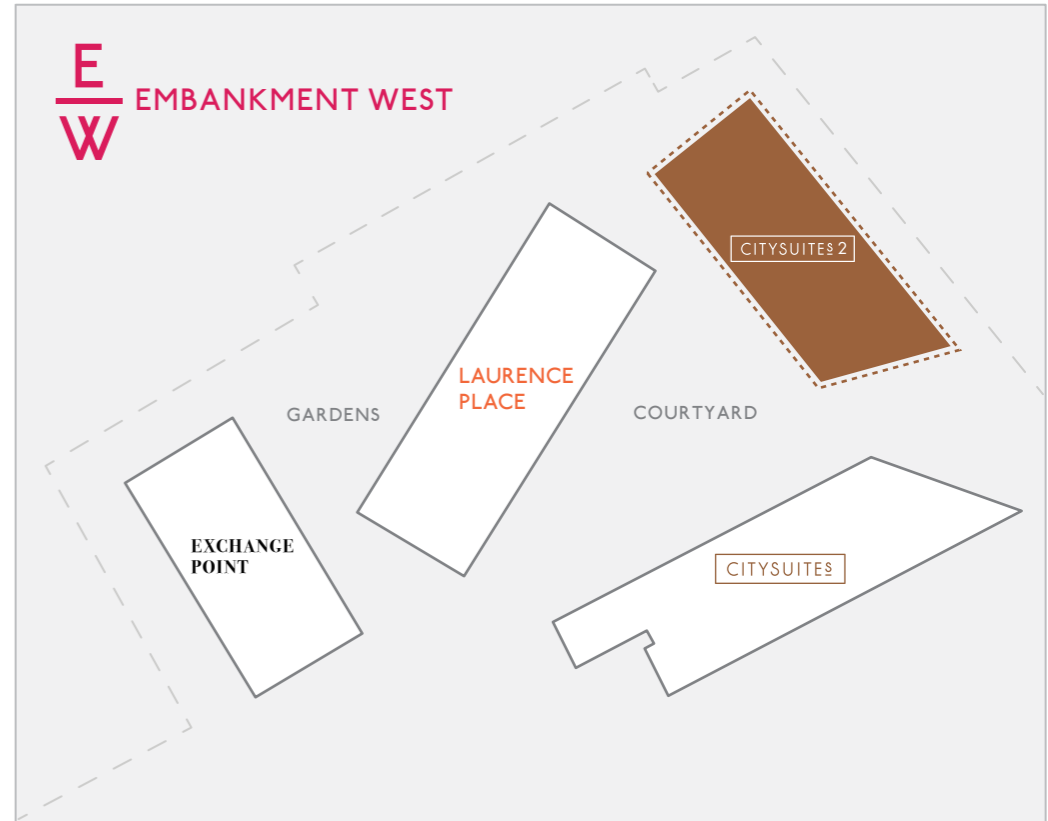

CATHEDRAL &
MANCHESTER
CITY CENTRE VIEW

LEVEL 11

- 2 BED
- 1 BED PLUS
- 1 BED
- STUDIO

CITYSUITES 2

GREATER MANCHESTER VIEW

COURTYARD VIEW

CATHEDRAL &
MANCHESTER
CITY CENTRE VIEW

LEVEL 12

- 3 BED
- 2 BED
- 1 BED PLUS
- 1 BED
- STUDIO

CITYSUITES 2

GREATER MANCHESTER VIEW

COURTYARD VIEW

CATHEDRAL &
MANCHESTER
CITY CENTRE VIEW

LEVEL 13

- 3 BED
- 2 BED
- 1 BED PLUS
- 1 BED
- STUDIO

CITYSUITES 2

GREATER MANCHESTER VIEW

CATHEDRAL &
MANCHESTER
CITY CENTRE VIEW

LEVEL 14

- SUPERSUITE - 3 BED
- 1 BED PLUS
- 1 BED
- STUDIO

CITYSUITES 2

GREATER MANCHESTER VIEW

COURTYARD VIEW

LEVEL 15