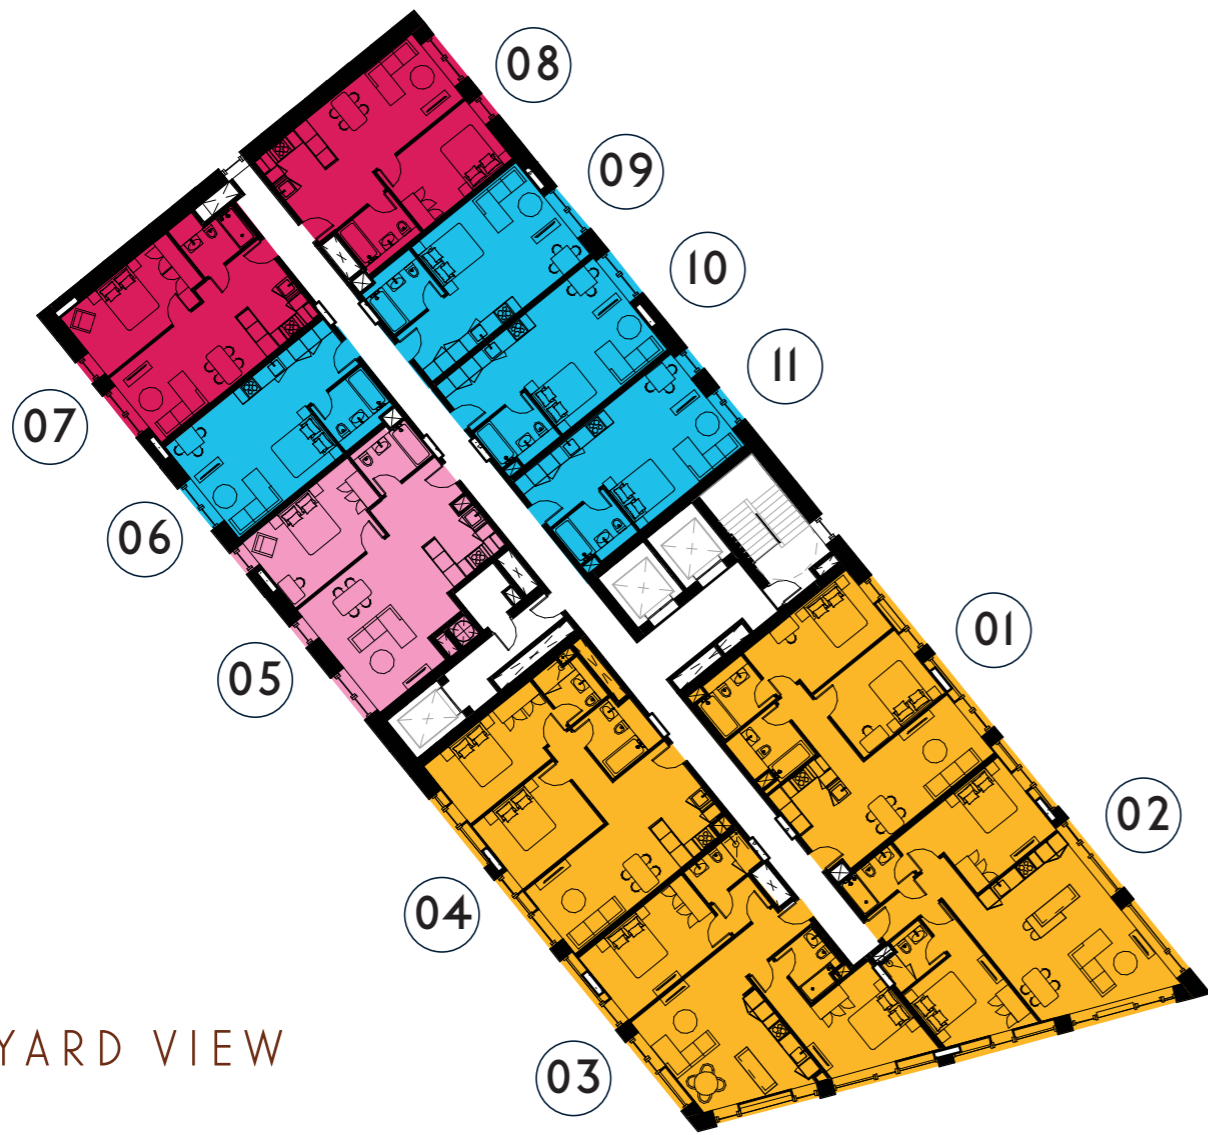

CITYSUITES 2

GREATER MANCHESTER VIEW

COURTYARD VIEW

CATHEDRAL &
MANCHESTER
CITY CENTRE VIEW