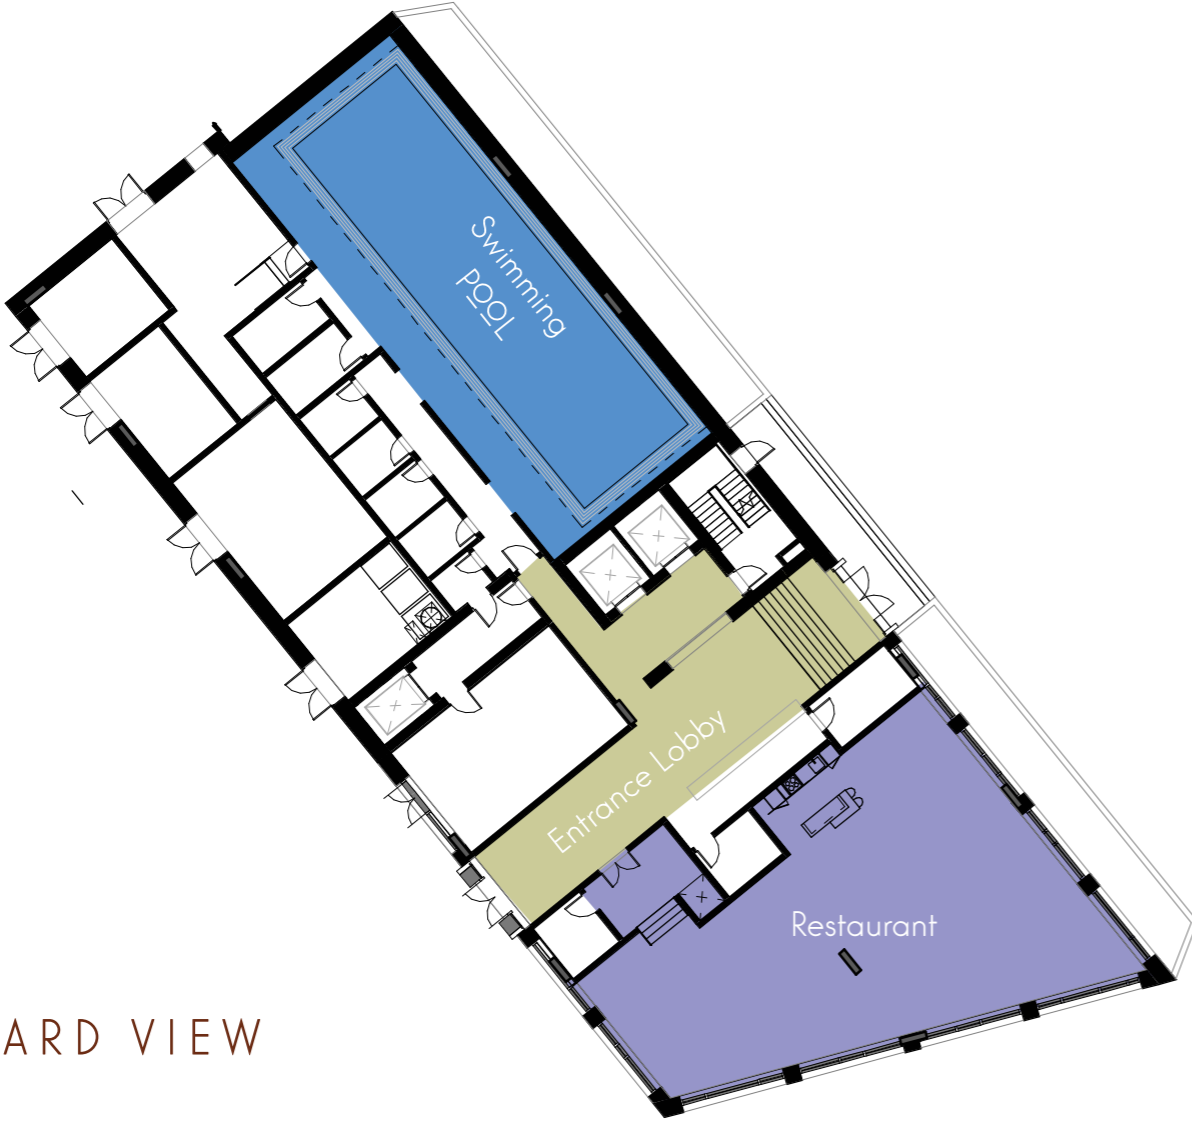

CITYSUITES 2

EMBANKMENT WEST

FLOOR PLANS

CITYSUITES 2

GREATER MANCHESTER VIEW

COURTYARD VIEW

GROUND FLOOR

- SWIMMING POOL
- ENTRANCE LOBBY
- RESTAURANT

CATHEDRAL & MANCHESTER CITY CENTRE VIEW

CITYSUITES 2

GREATER MANCHESTER VIEW

COURTYARD VIEW

CATHEDRAL & MANCHESTER CITY CENTRE VIEW

LEVEL 1

- 2 BED
- LIBRARY

CITYSUITES 2

GREATER MANCHESTER VIEW

COURTYARD VIEW

CATHEDRAL &
MANCHESTER
CITY CENTRE VIEW

LEVEL 2

- 2 BED
- 1 BED PLUS
- 1 BED
- STUDIO

CITYSUITES 2

GREATER MANCHESTER VIEW

COURTYARD VIEW