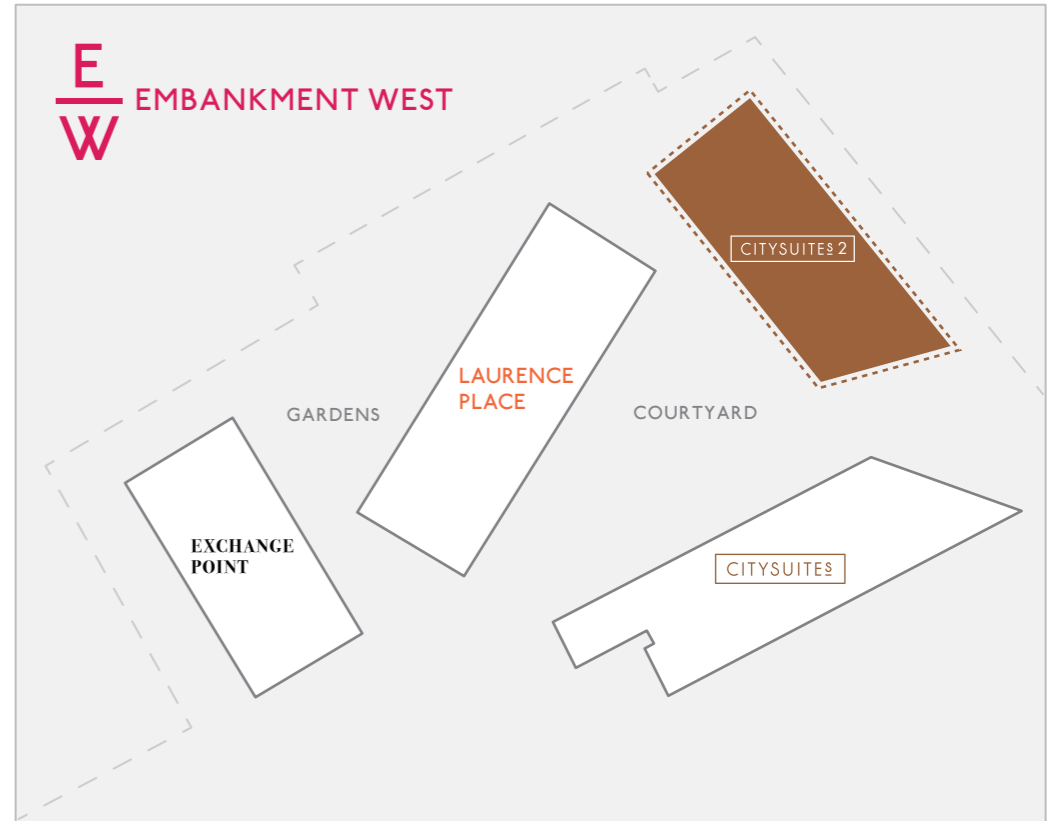

CITYSUITES 2

EMBANKMENT WEST

FLOOR PLANS

CITYSUITES 2

GREATER MANCHESTER VIEW

COURTYARD VIEW

GROUND FLOOR

- SWIMMING POOL
- ENTRANCE LOBBY
- RESTAURANT

CATHEDRAL & MANCHESTER CITY CENTRE VIEW

CITYSUITES 2

GREATER MANCHESTER VIEW

COURTYARD VIEW

CATHEDRAL & MANCHESTER CITY CENTRE VIEW

LEVEL 1

- 2 BED
- LIBRARY

CITYSUITES 2

GREATER MANCHESTER VIEW

COURTYARD VIEW

CATHEDRAL &
MANCHESTER
CITY CENTRE VIEW

LEVEL 2

- 2 BED
- 1 BED PLUS
- 1 BED
- STUDIO

CITYSUITES 2

GREATER MANCHESTER VIEW

COURTYARD VIEW

CATHEDRAL & MANCHESTER CITY CENTRE VIEW

LEVEL 3

- 2 BED
- 1 BED PLUS
- 1 BED
- STUDIO

CITYSUITES 2

GREATER MANCHESTER VIEW

COURTYARD VIEW

CATHEDRAL &
MANCHESTER
CITY CENTRE VIEW

LEVEL 4