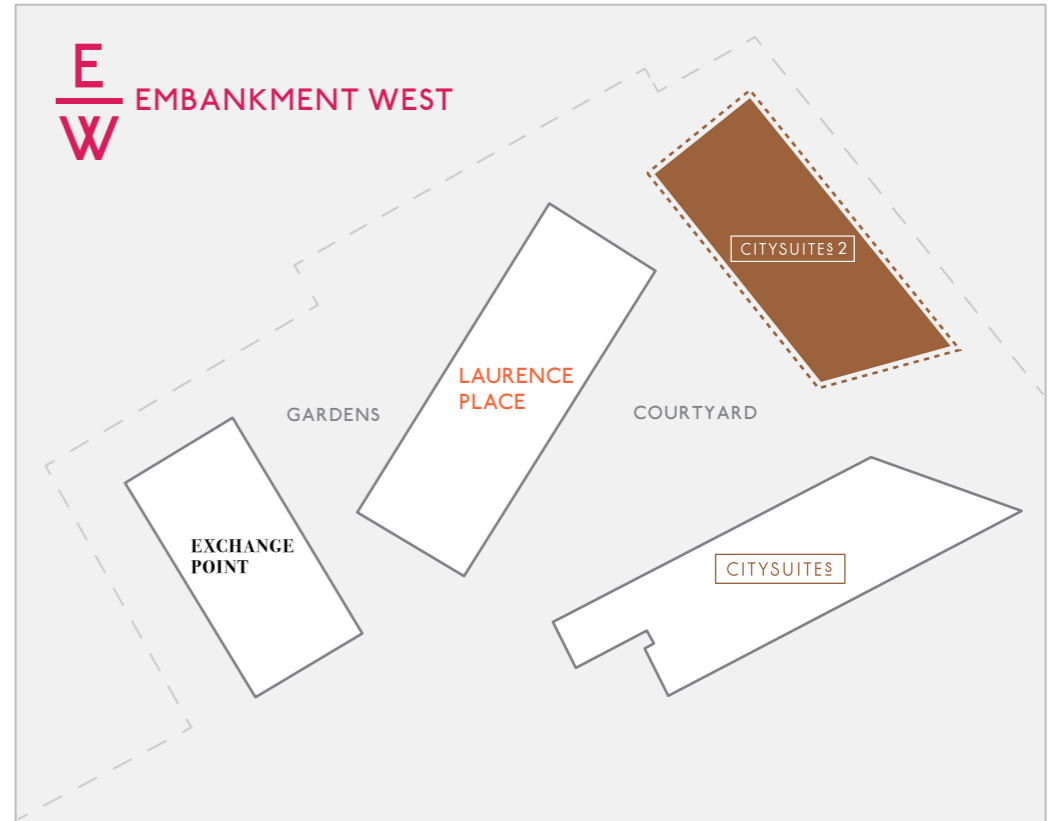

GREATER MANCHESTER VIEW

COURTYARD VIEW

CATHEDRAL &
MANCHESTER
CITY CENTRE VIEW

LEVEL 10

- 2 BED
- 1 BED PLUS
- 1 BED
- STUDIO

CITYSUITES 2

GREATER MANCHESTER VIEW

COURTYARD VIEW

CATHEDRAL &
MANCHESTER
CITY CENTRE VIEW

LEVEL 11

- 2 BED
- 1 BED PLUS
- 1 BED
- STUDIO

CITYSUITES 2

GREATER MANCHESTER VIEW

COURTYARD VIEW

CATHEDRAL &
MANCHESTER
CITY CENTRE VIEW

LEVEL 12

- 3 BED
- 2 BED
- 1 BED PLUS
- 1 BED
- STUDIO

CITYSUITES 2

GREATER MANCHESTER VIEW

COURTYARD VIEW

CATHEDRAL &
MANCHESTER
CITY CENTRE VIEW

LEVEL 13

- 3 BED
- 2 BED
- 1 BED PLUS
- 1 BED
- STUDIO

CITYSUITES 2

GREATER MANCHESTER VIEW

CATHEDRAL &
MANCHESTER
CITY CENTRE VIEW

LEVEL 14

- SUPERSUITE - 3 BED
- 1 BED PLUS
- 1 BED
- STUDIO

CITYSUITES 2

GREATER MANCHESTER VIEW

COURTYARD VIEW

LEVEL 15