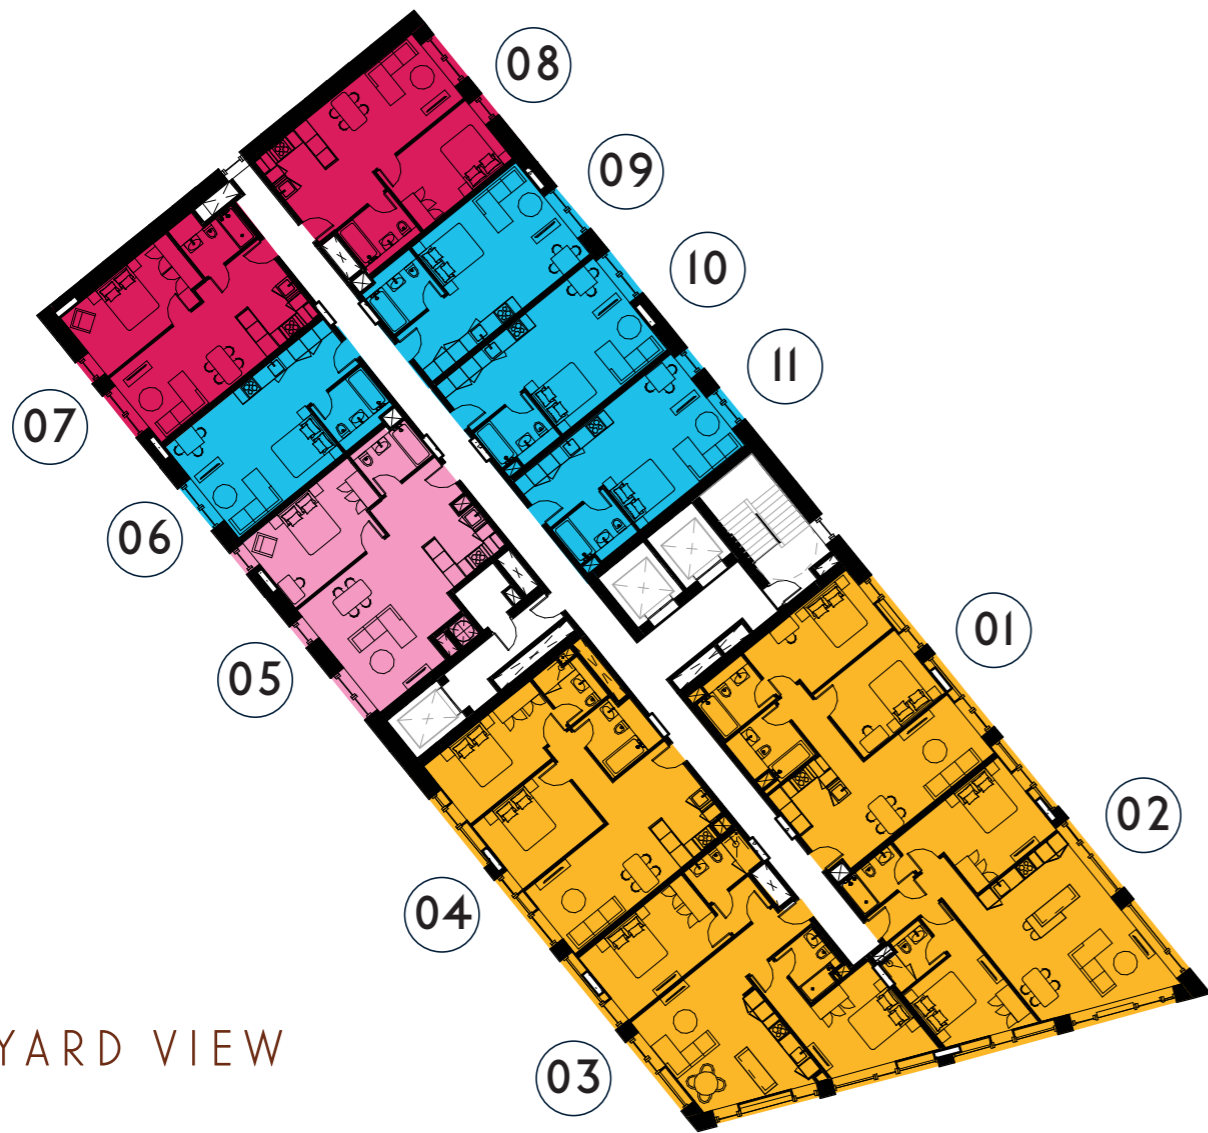

CITYSUITES 2

GREATER MANCHESTER VIEW

COURTYARD VIEW

CATHEDRAL &
MANCHESTER
CITY CENTRE VIEW