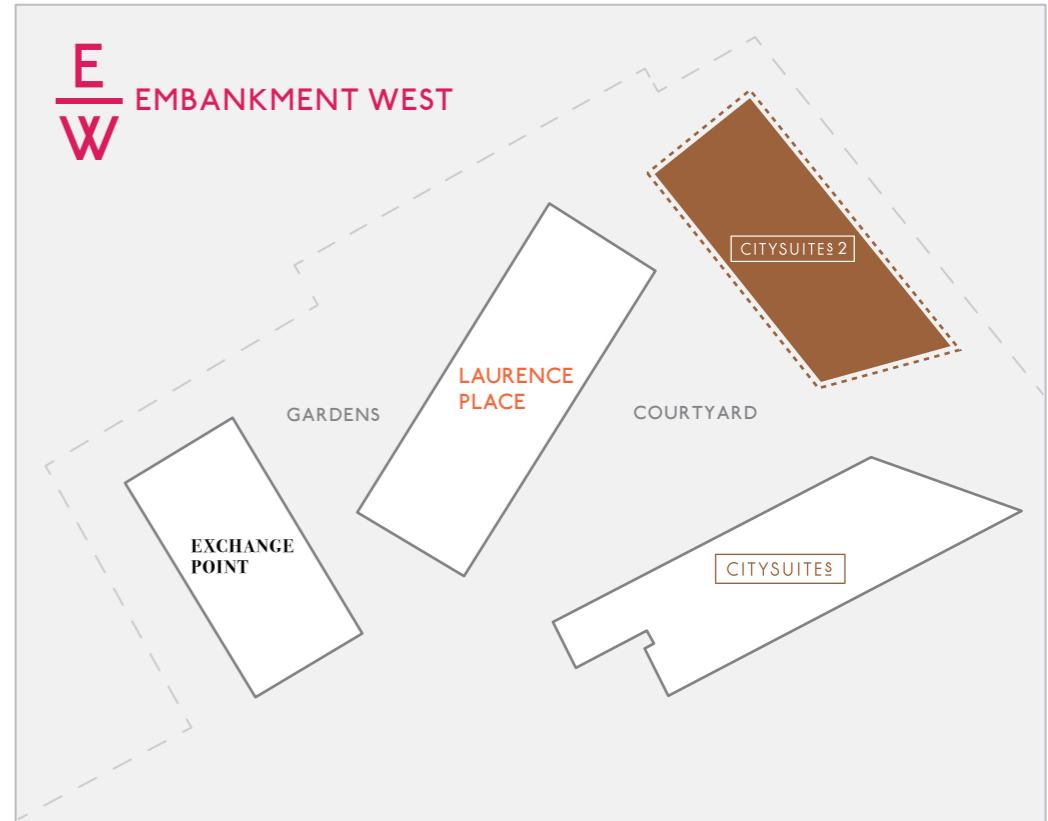

- 2 BED
- 1 BED PLUS
- 1 BED
- STUDIO

CITYSUITES 2

GREATER MANCHESTER VIEW

COURTYARD VIEW

CATHEDRAL &
MANCHESTER
CITY CENTRE VIEW

LEVEL 9

- 2 BED
- 1 BED PLUS
- 1 BED
- STUDIO

CITYSUITES 2

GREATER MANCHESTER VIEW

COURTYARD VIEW

CATHEDRAL &
MANCHESTER
CITY CENTRE VIEW

LEVEL 10

- 2 BED
- 1 BED PLUS
- 1 BED
- STUDIO

CITYSUITES 2

GREATER MANCHESTER VIEW

COURTYARD VIEW

CATHEDRAL &
MANCHESTER
CITY CENTRE VIEW

LEVEL 11

- 2 BED
- 1 BED PLUS
- 1 BED
- STUDIO

CITYSUITES 2

GREATER MANCHESTER VIEW

COURTYARD VIEW

CATHEDRAL &
MANCHESTER
CITY CENTRE VIEW

LEVEL 12