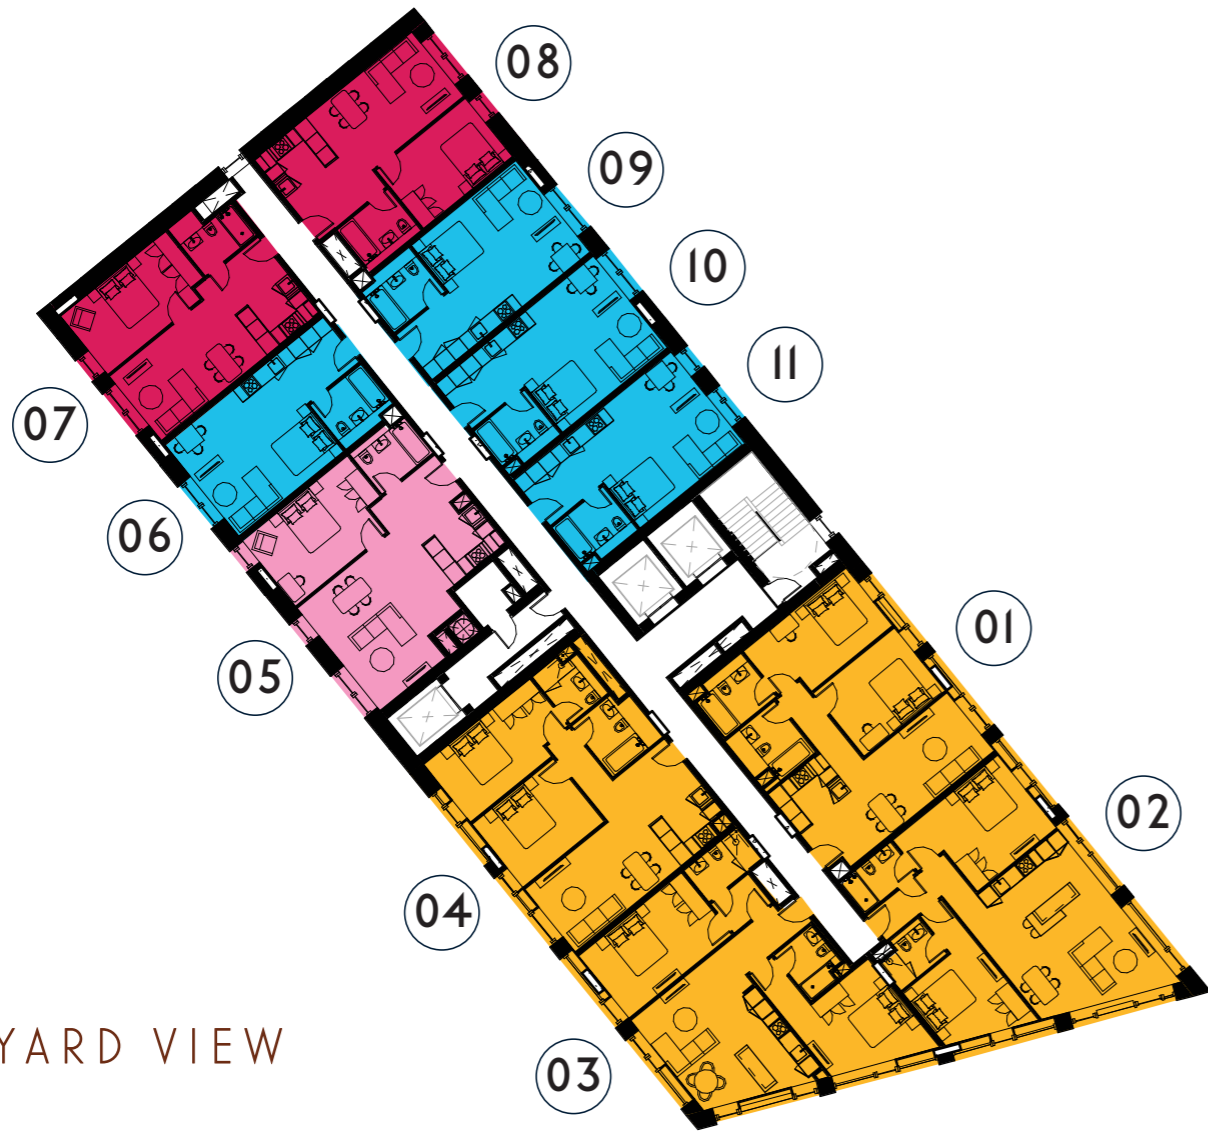

CITYSUITES 2

EMBANKMENT WEST

FLOOR PLANS

CITYSUITES 2

GREATER MANCHESTER VIEW

COURTYARD VIEW

GROUND FLOOR

- SWIMMING POOL
- ENTRANCE LOBBY
- RESTAURANT

CATHEDRAL & MANCHESTER CITY CENTRE VIEW

CITYSUITES 2

GREATER MANCHESTER VIEW

COURTYARD VIEW

CATHEDRAL & MANCHESTER CITY CENTRE VIEW

LEVEL 1

- 2 BED
- LIBRARY

CITYSUITES 2

GREATER MANCHESTER VIEW

COURTYARD VIEW

CATHEDRAL &
MANCHESTER
CITY CENTRE VIEW

LEVEL 2

- 2 BED
- 1 BED PLUS
- 1 BED
- STUDIO

CITYSUITES 2

GREATER MANCHESTER VIEW

COURTYARD VIEW

CATHEDRAL & MANCHESTER CITY CENTRE VIEW

LEVEL 3

- 2 BED
- 1 BED PLUS
- 1 BED
- STUDIO

CITYSUITES 2

GREATER MANCHESTER VIEW

COURTYARD VIEW

CATHEDRAL &
MANCHESTER
CITY CENTRE VIEW

LEVEL 4