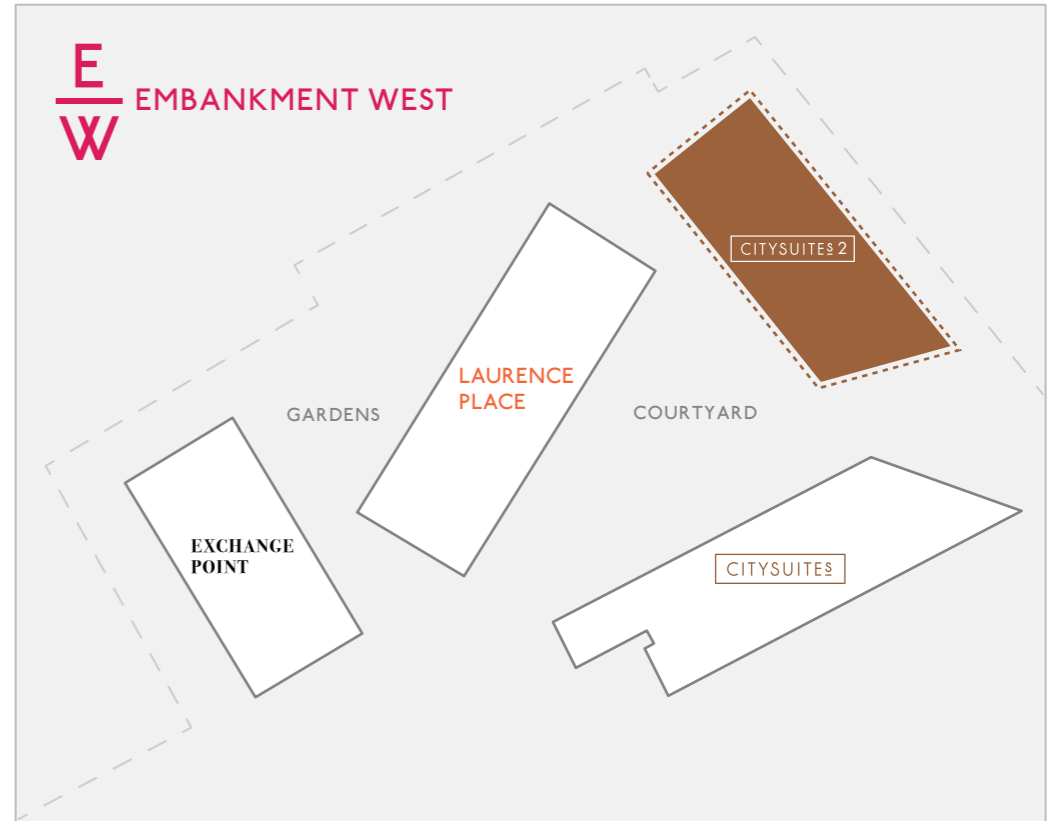

LEVEL 8

- 2 BED
- 1 BED PLUS
- 1 BED
- STUDIO