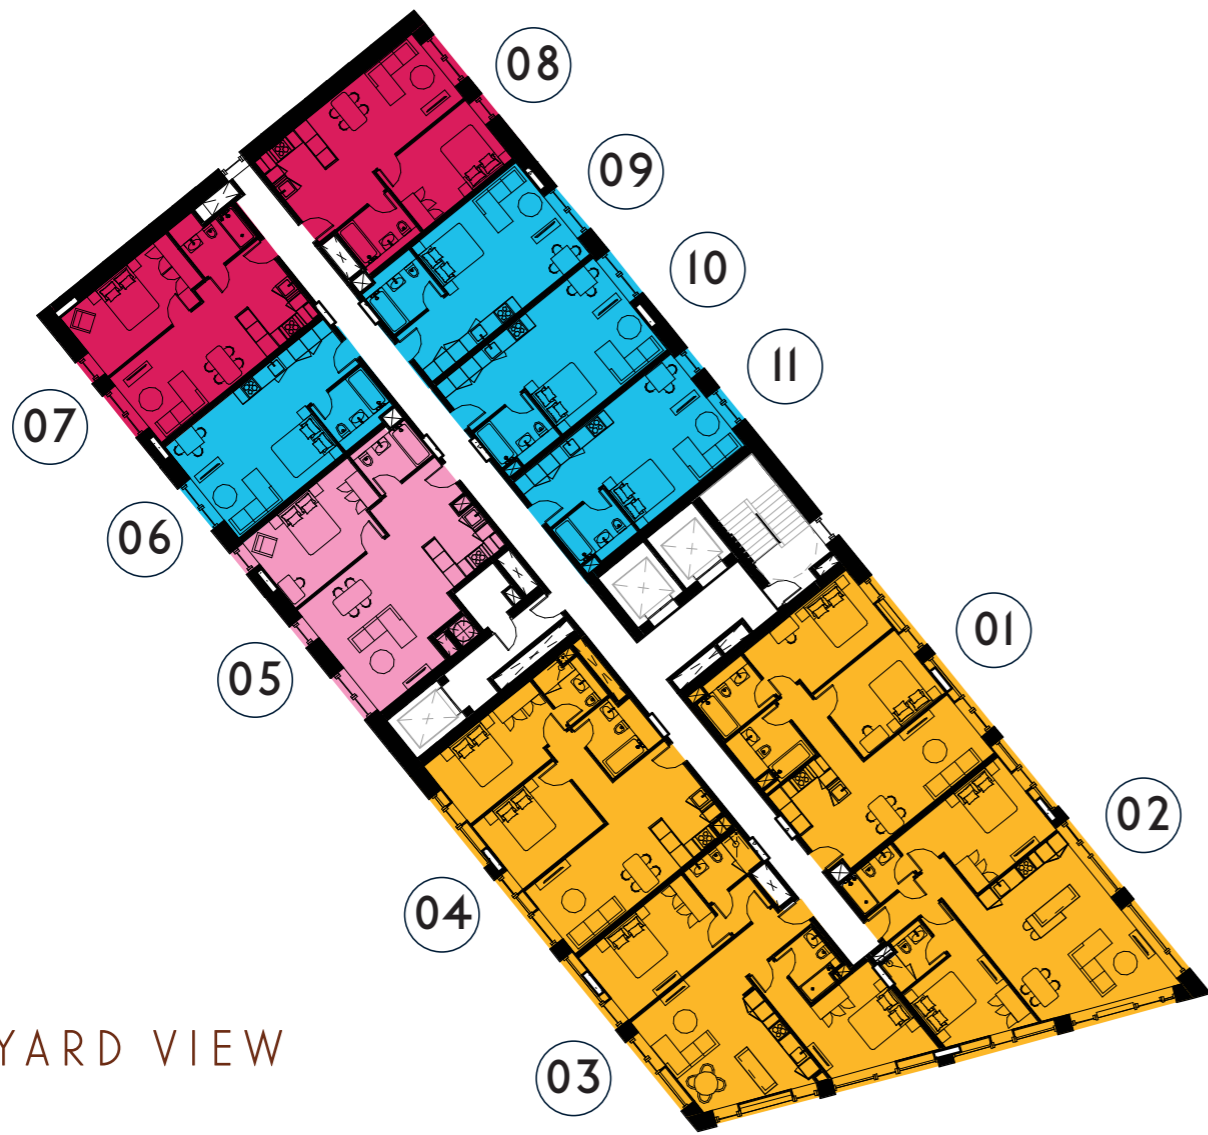

CITYSUITES 2

GREATER MANCHESTER VIEW

COURTYARD VIEW

CATHEDRAL &
MANCHESTER
CITY CENTRE VIEW