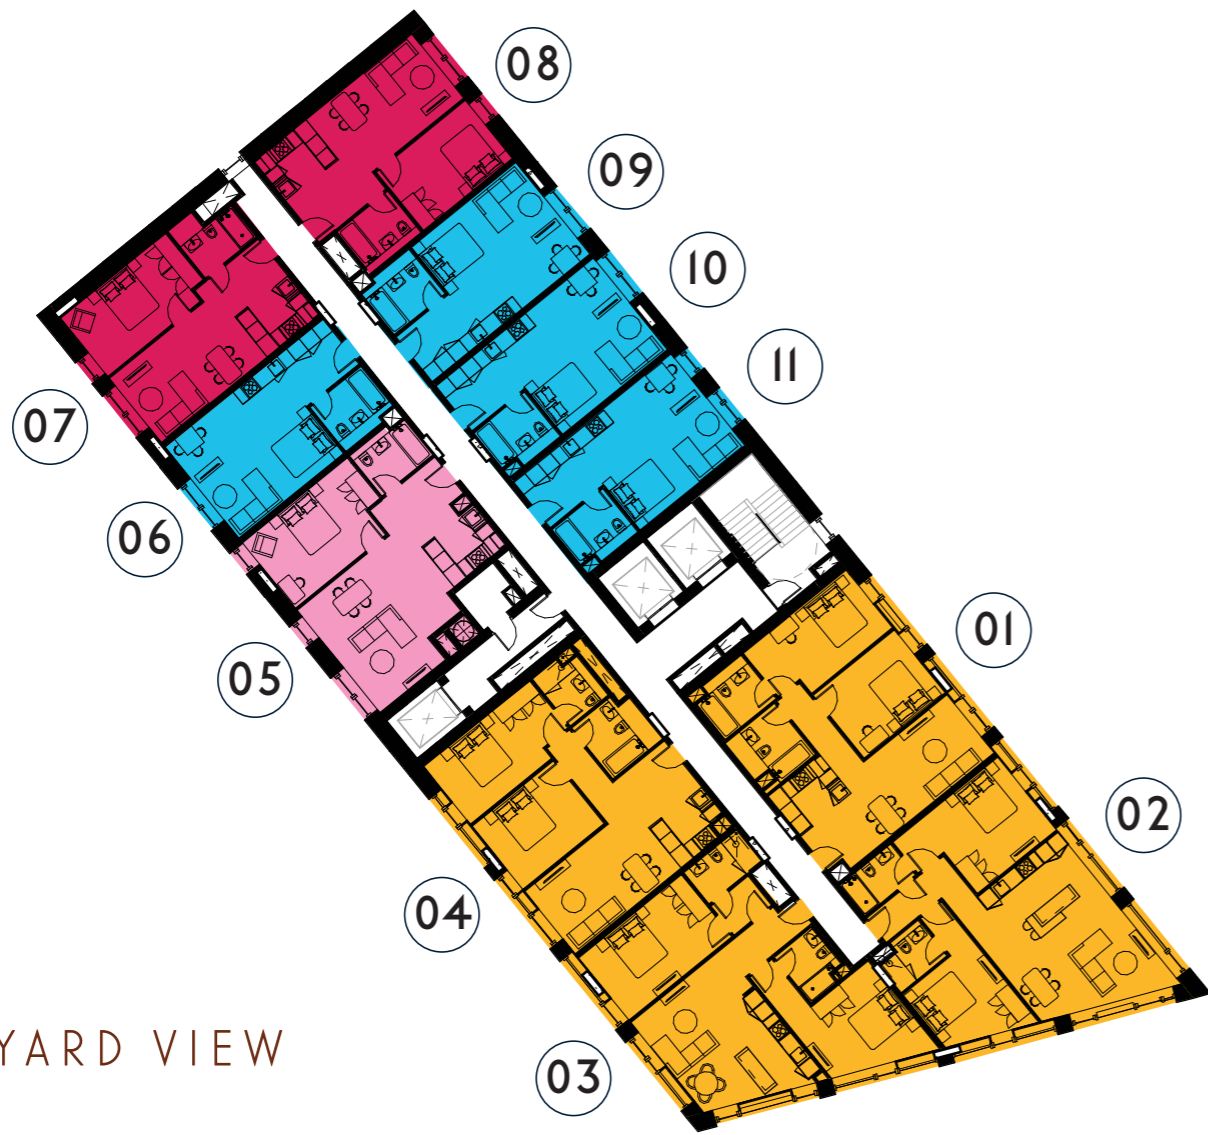

CATHEDRAL & MANCHESTER CITY CENTRE VIEW

CITYSUITES 2

GREATER MANCHESTER VIEW

COURTYARD VIEW

CATHEDRAL & MANCHESTER CITY CENTRE VIEW

LEVEL 1

- 2 BED
- LIBRARY

CITYSUITES 2

GREATER MANCHESTER VIEW

COURTYARD VIEW

CATHEDRAL &
MANCHESTER
CITY CENTRE VIEW

LEVEL 2

- 2 BED
- 1 BED PLUS
- 1 BED
- STUDIO

CITYSUITES 2

GREATER MANCHESTER VIEW

COURTYARD VIEW

CATHEDRAL & MANCHESTER CITY CENTRE VIEW

LEVEL 3

- 2 BED
- 1 BED PLUS
- 1 BED
- STUDIO

CITYSUITES 2

GREATER MANCHESTER VIEW

COURTYARD VIEW

CATHEDRAL &
MANCHESTER
CITY CENTRE VIEW

LEVEL 4

- 2 BED
- 1 BED PLUS
- 1 BED
- STUDIO

CITYSUITES 2

GREATER MANCHESTER VIEW

COURTYARD VIEW

CATHEDRAL &
MANCHESTER
CITY CENTRE VIEW

LEVEL 5

- 2 BED
- 1 BED PLUS
- 1 BED
- STUDIO

CITYSUITES 2