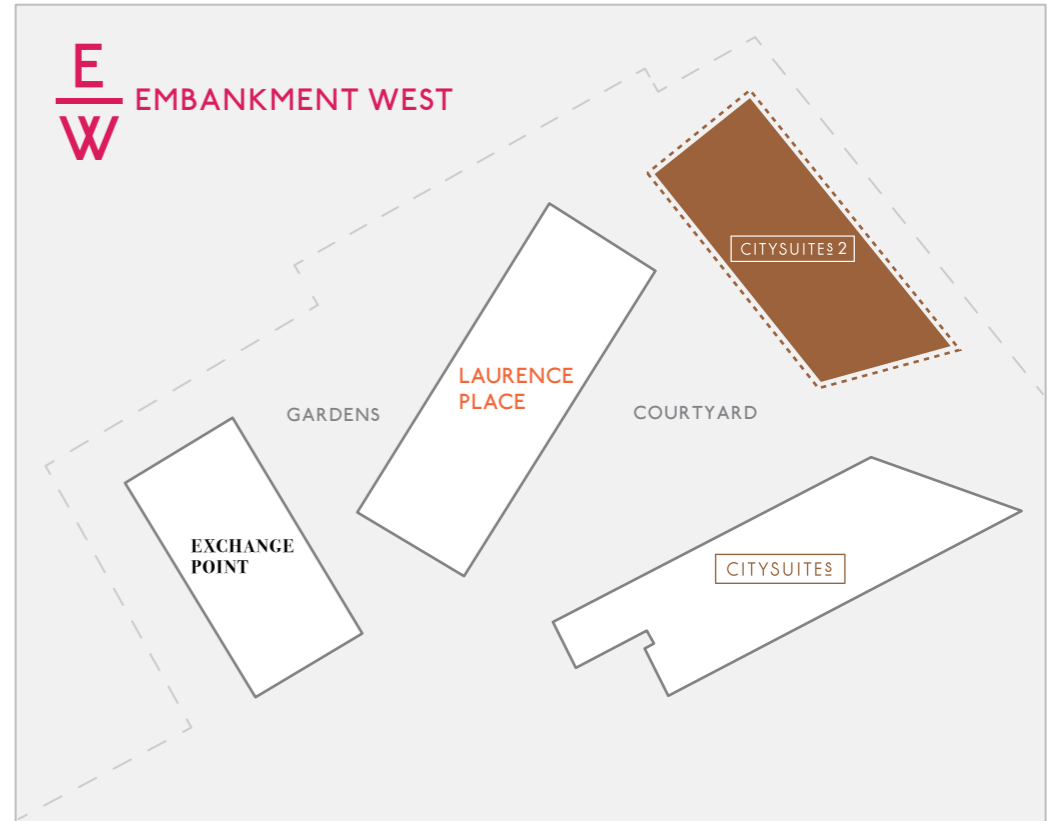

LEVEL 11

- 2 BED
- 1 BED PLUS
- 1 BED
- STUDIO