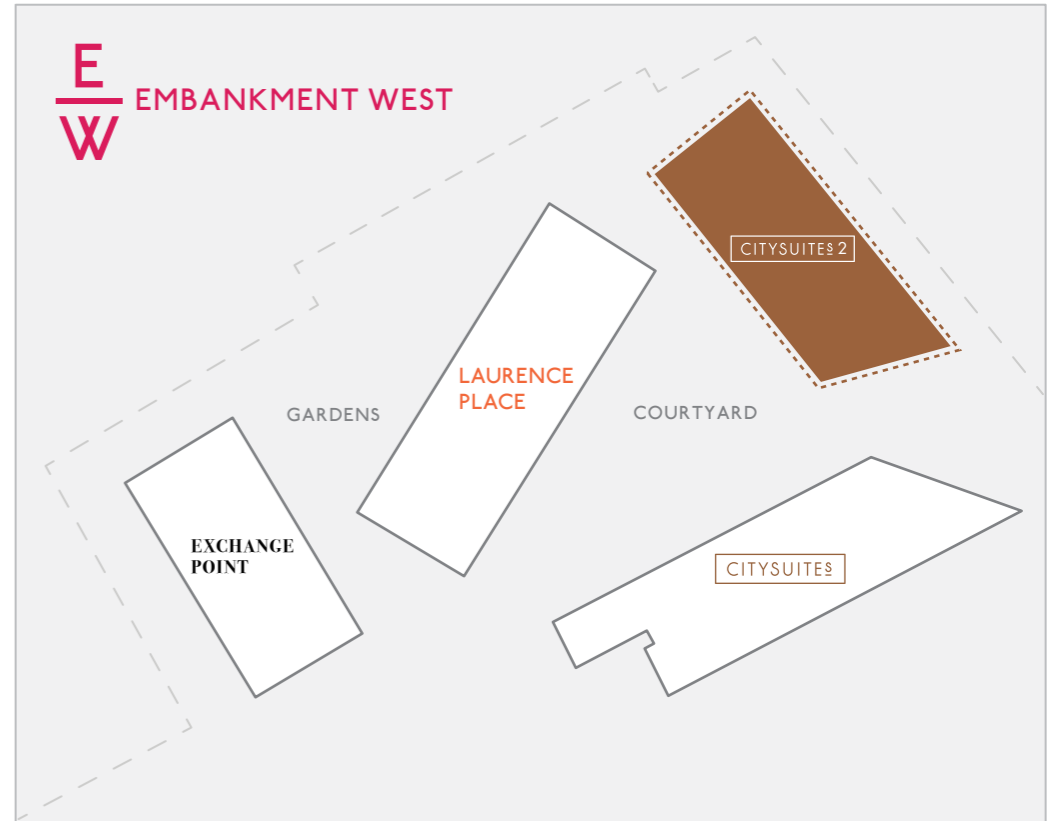

CATHEDRAL &
MANCHESTER
CITY CENTRE VIEW

LEVEL 11

- 2 BED
- 1 BED PLUS
- 1 BED
- STUDIO

CITYSUITES 2

GREATER MANCHESTER VIEW

COURTYARD VIEW

CATHEDRAL &
MANCHESTER
CITY CENTRE VIEW

LEVEL 12

- 3 BED
- 2 BED
- 1 BED PLUS
- 1 BED
- STUDIO

CITYSUITES 2

GREATER MANCHESTER VIEW

COURTYARD VIEW

CATHEDRAL &
MANCHESTER
CITY CENTRE VIEW

LEVEL 13

- 3 BED
- 2 BED
- 1 BED PLUS
- 1 BED
- STUDIO

CITYSUITES 2

GREATER MANCHESTER VIEW

CATHEDRAL &
MANCHESTER
CITY CENTRE VIEW

LEVEL 14

- SUPERSUITE - 3 BED
- 1 BED PLUS
- 1 BED
- STUDIO

CITYSUITES 2

GREATER MANCHESTER VIEW

COURTYARD VIEW

LEVEL 15