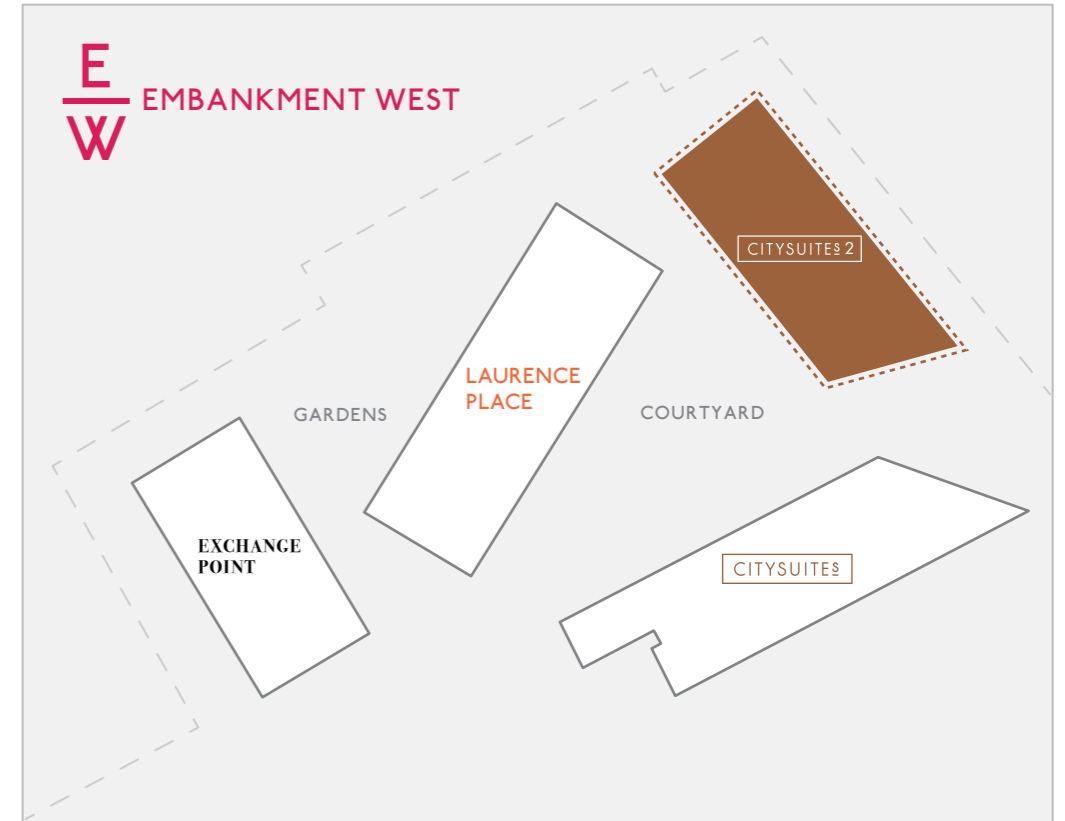

- 2 BED
- 1 BED PLUS
- 1 BED
- STUDIO

CITYSUITES 2

GREATER MANCHESTER VIEW

COURTYARD VIEW

CATHEDRAL &
MANCHESTER
CITY CENTRE VIEW

LEVEL 5

- 2 BED
- 1 BED PLUS
- 1 BED
- STUDIO

CITYSUITES 2

GREATER MANCHESTER VIEW

COURTYARD VIEW

CATHEDRAL &
MANCHESTER
CITY CENTRE VIEW

LEVEL 6

- 2 BED
- 1 BED PLUS
- 1 BED
- STUDIO

CITYSUITES 2

GREATER MANCHESTER VIEW

COURTYARD VIEW