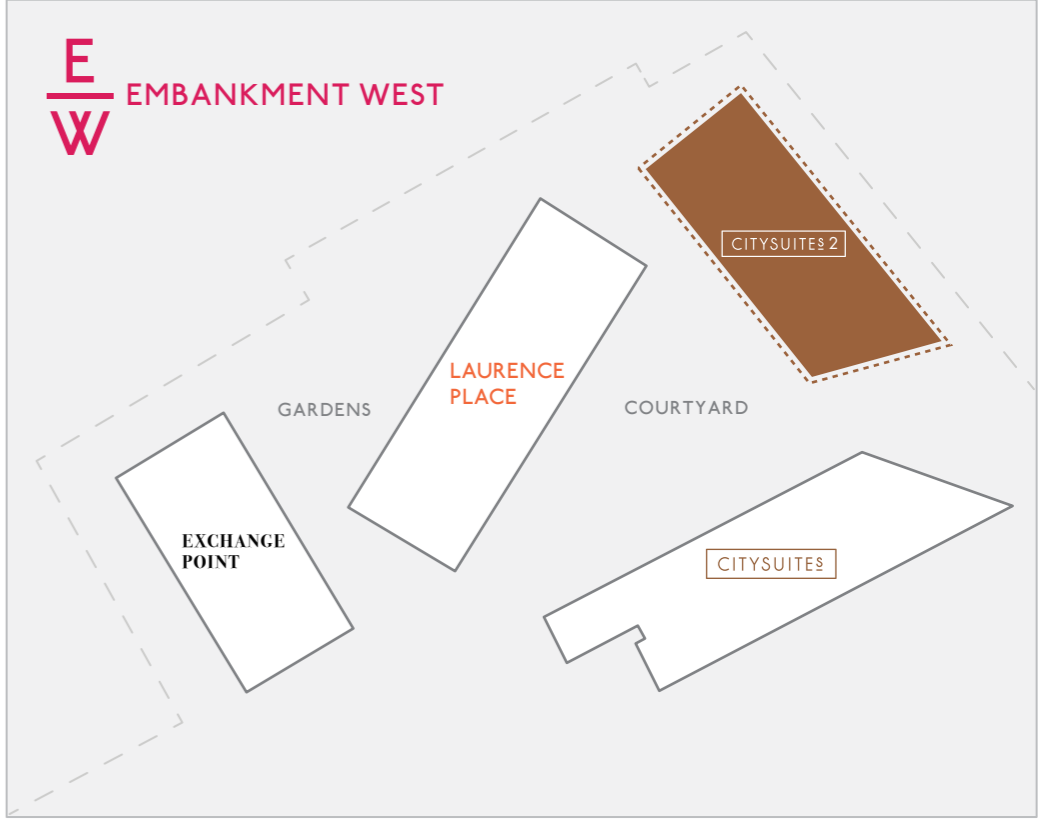

CITYSUITES 2

EMBANKMENT WEST

FLOOR PLANS

CITYSUITES 2

GREATER MANCHESTER VIEW

COURTYARD VIEW

GROUND FLOOR

- SWIMMING POOL
- ENTRANCE LOBBY
- RESTAURANT

CATHEDRAL & MANCHESTER CITY CENTRE VIEW

CITYSUITES 2

GREATER MANCHESTER VIEW

COURTYARD VIEW

CATHEDRAL & MANCHESTER CITY CENTRE VIEW

LEVEL 1

- 2 BED
- LIBRARY

CITYSUITES 2

GREATER MANCHESTER VIEW

COURTYARD VIEW

CATHEDRAL &
MANCHESTER
CITY CENTRE VIEW

LEVEL 2

- 2 BED
- 1 BED PLUS
- 1 BED
- STUDIO

CITYSUITES 2

GREATER MANCHESTER VIEW

COURTYARD VIEW