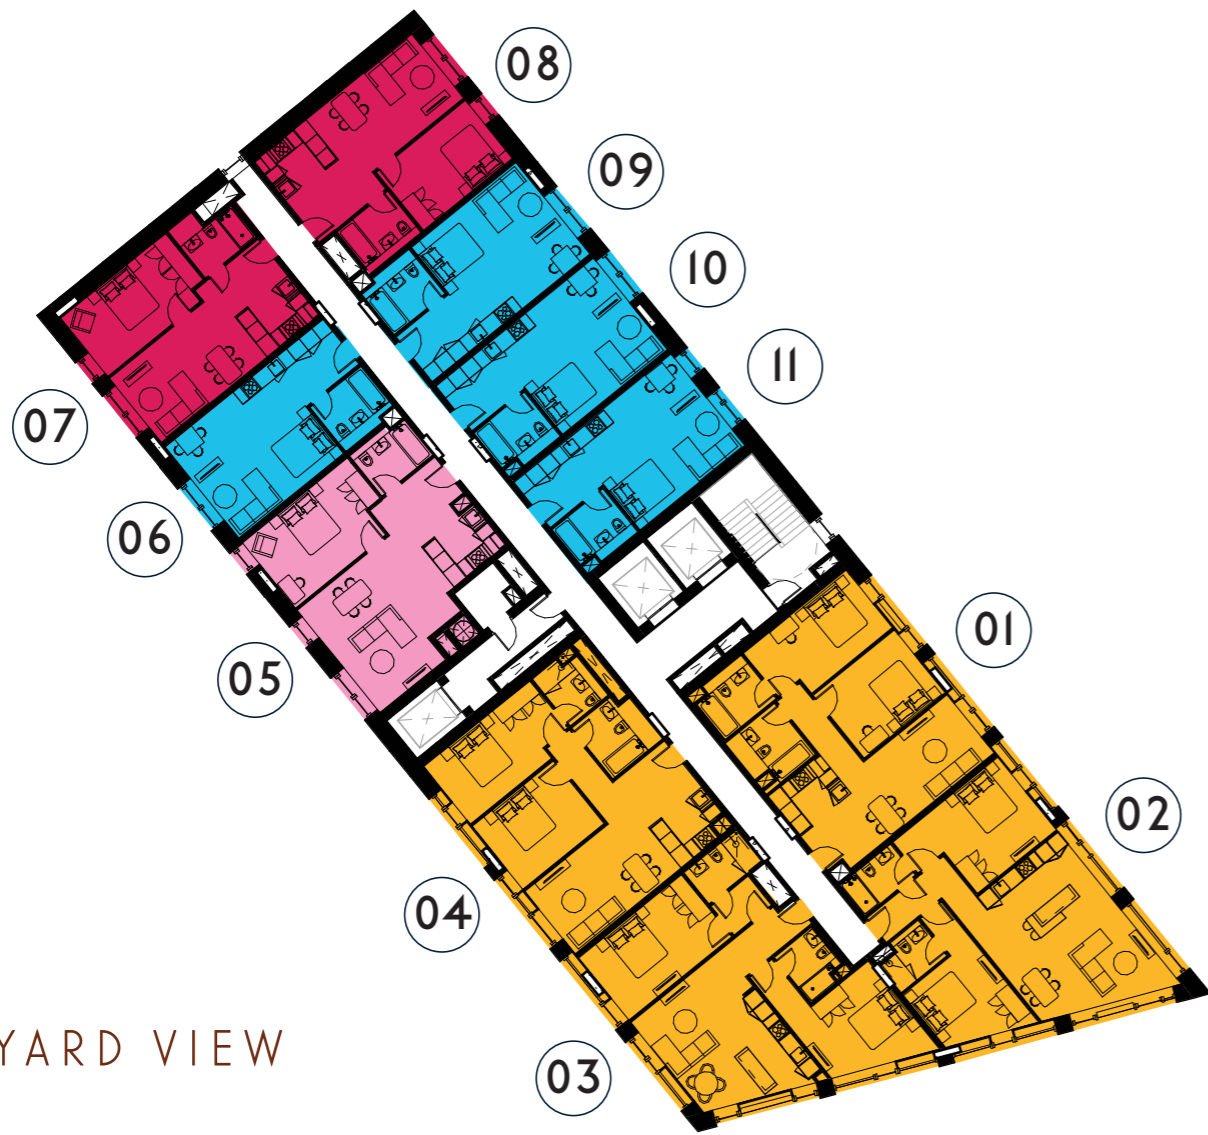

CITYSUITES 2

GREATER MANCHESTER VIEW

COURTYARD VIEW

CATHEDRAL &
MANCHESTER
CITY CENTRE VIEW