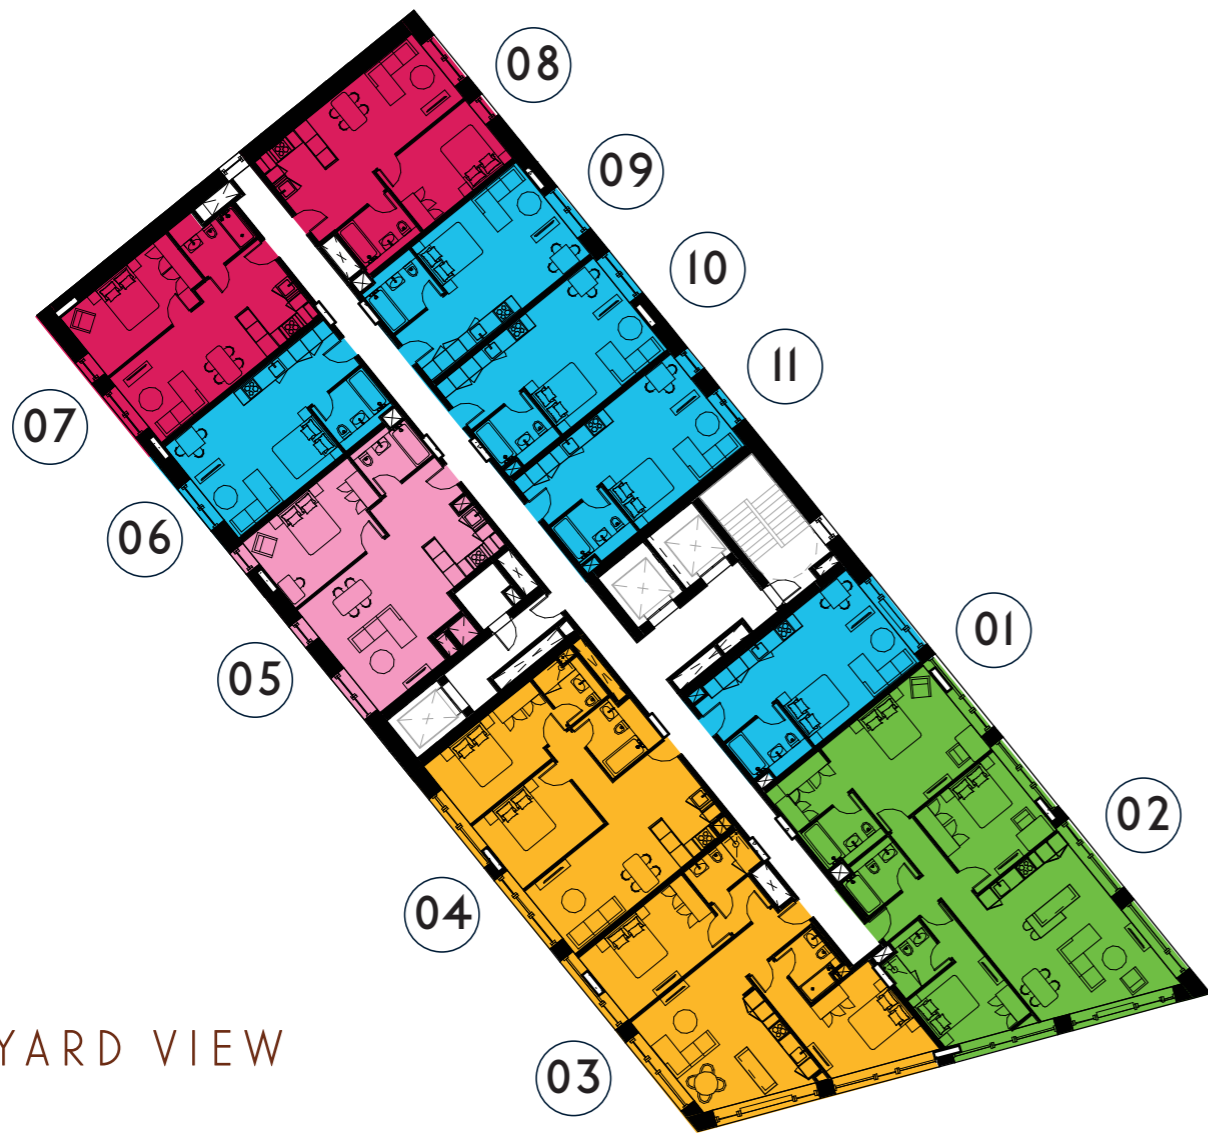

GREATER MANCHESTER VIEW

COURTYARD VIEW

CATHEDRAL &
MANCHESTER
CITY CENTRE VIEW

LEVEL 10

- 2 BED
- 1 BED PLUS
- 1 BED
- STUDIO

CITYSUITES 2

GREATER MANCHESTER VIEW

COURTYARD VIEW

CATHEDRAL &
MANCHESTER
CITY CENTRE VIEW

LEVEL 11

- 2 BED
- 1 BED PLUS
- 1 BED
- STUDIO

CITYSUITES 2

GREATER MANCHESTER VIEW

COURTYARD VIEW

CATHEDRAL &
MANCHESTER
CITY CENTRE VIEW

LEVEL 12

- 3 BED
- 2 BED
- 1 BED PLUS
- 1 BED
- STUDIO

CITYSUITES 2

GREATER MANCHESTER VIEW

COURTYARD VIEW

CATHEDRAL &
MANCHESTER
CITY CENTRE VIEW

LEVEL 13

- 3 BED
- 2 BED
- 1 BED PLUS
- 1 BED
- STUDIO

CITYSUITES 2

GREATER MANCHESTER VIEW

CATHEDRAL &
MANCHESTER
CITY CENTRE VIEW

LEVEL 14

- SUPERSUITE - 3 BED
- 1 BED PLUS
- 1 BED
- STUDIO

CITYSUITES 2

GREATER MANCHESTER VIEW

COURTYARD VIEW

LEVEL 15