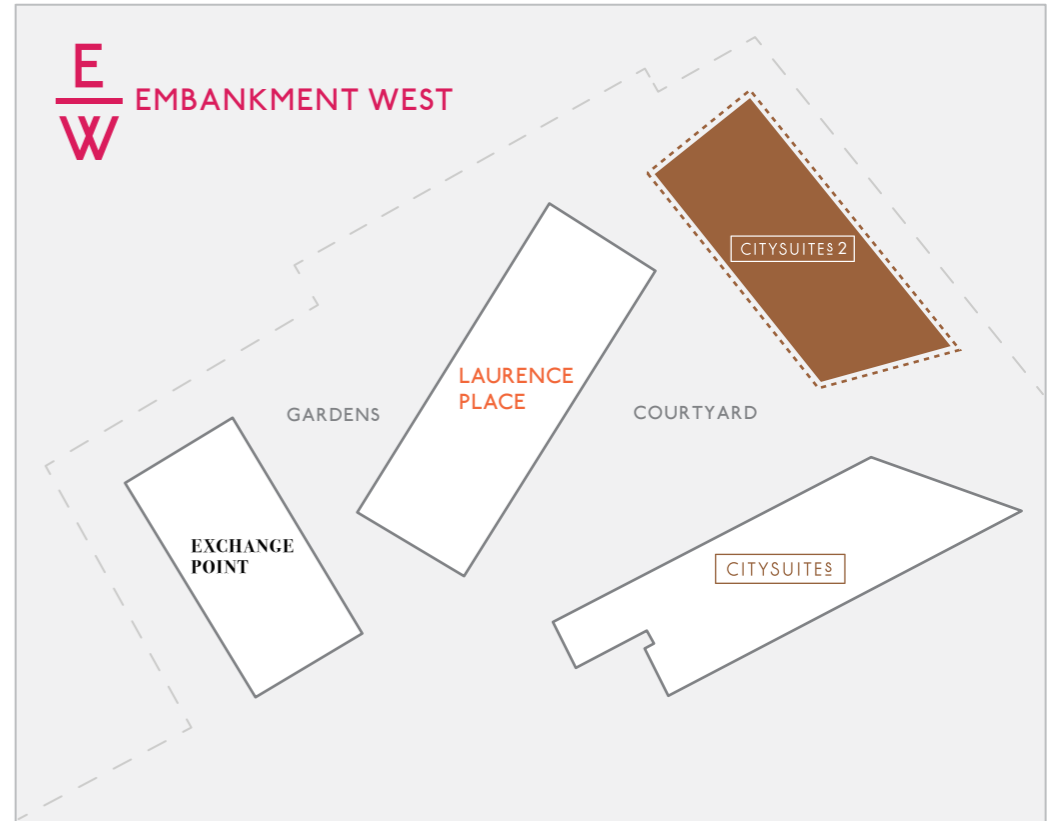

- 2 BED
- 1 BED PLUS
- 1 BED
- STUDIO

CITYSUITES 2

GREATER MANCHESTER VIEW

COURTYARD VIEW

CATHEDRAL &
MANCHESTER
CITY CENTRE VIEW

LEVEL 5

- 2 BED
- 1 BED PLUS
- 1 BED
- STUDIO

CITYSUITES 2

GREATER MANCHESTER VIEW

COURTYARD VIEW

CATHEDRAL &
MANCHESTER
CITY CENTRE VIEW

LEVEL 6

- 2 BED
- 1 BED PLUS
- 1 BED
- STUDIO

CITYSUITES 2

GREATER MANCHESTER VIEW

COURTYARD VIEW