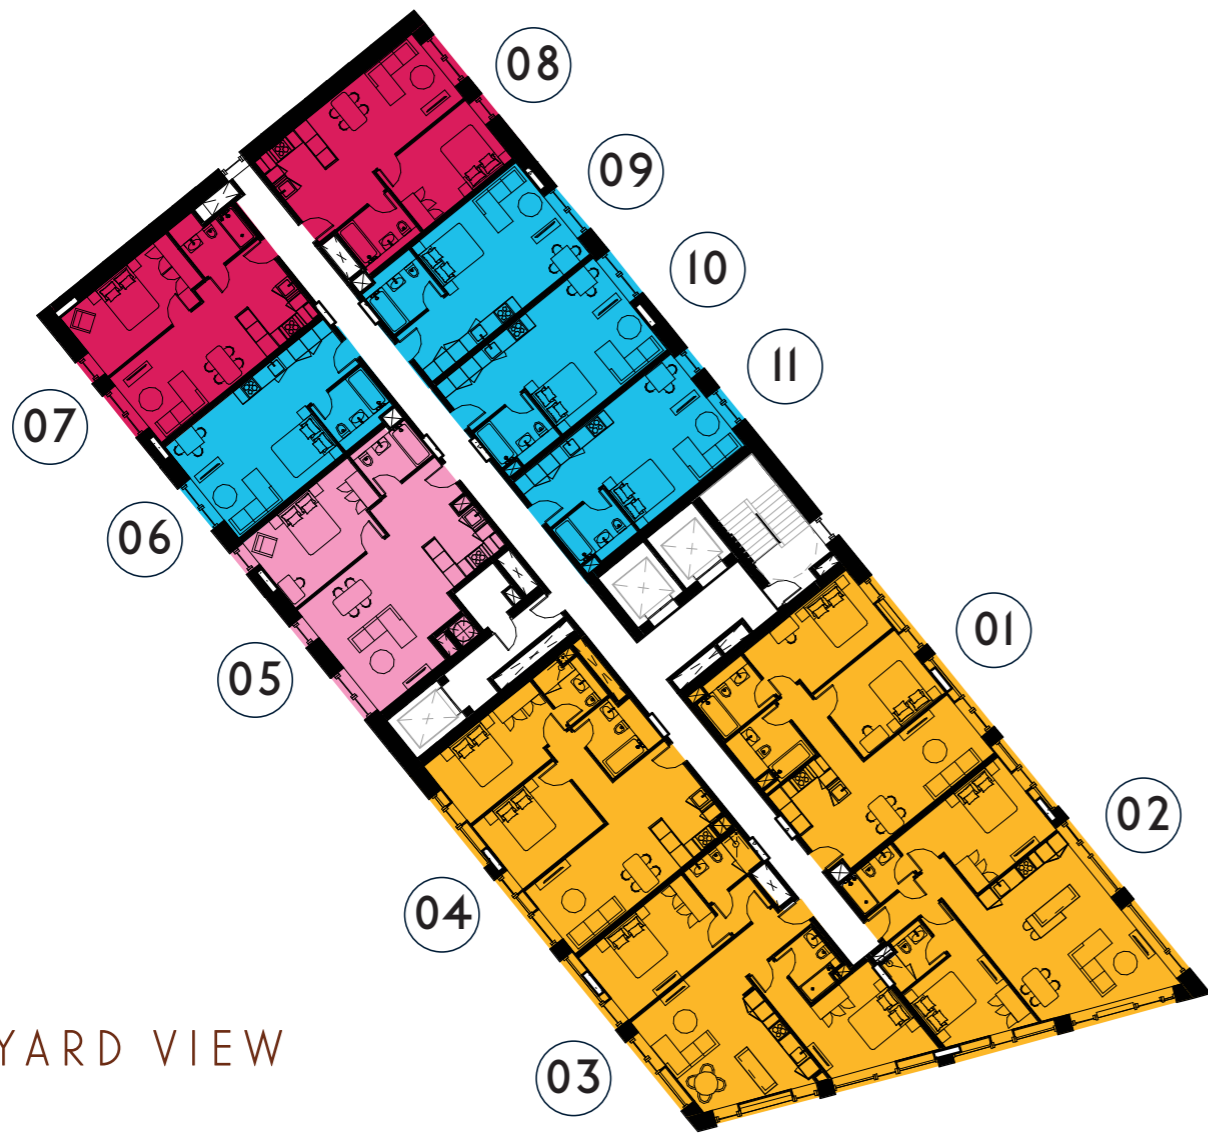

CITYSUITES 2

GREATER MANCHESTER VIEW

COURTYARD VIEW

CATHEDRAL &
MANCHESTER
CITY CENTRE VIEW