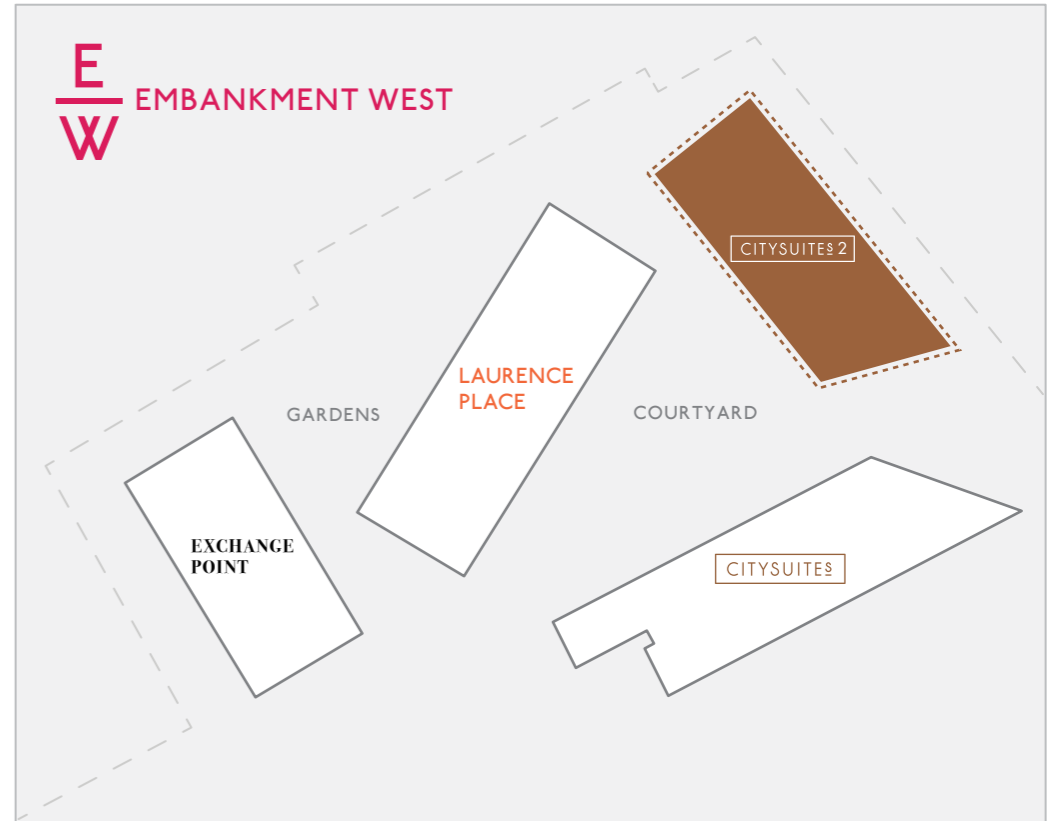

- 2 BED
- 1 BED PLUS
- 1 BED
- STUDIO

CITYSUITES 2

GREATER MANCHESTER VIEW

COURTYARD VIEW

CATHEDRAL &
MANCHESTER
CITY CENTRE VIEW

LEVEL 9

- 2 BED
- 1 BED PLUS
- 1 BED
- STUDIO

CITYSUITES 2

GREATER MANCHESTER VIEW

COURTYARD VIEW

CATHEDRAL &
MANCHESTER
CITY CENTRE VIEW

LEVEL 10

- 2 BED
- 1 BED PLUS
- 1 BED
- STUDIO

CITYSUITES 2

GREATER MANCHESTER VIEW

COURTYARD VIEW

CATHEDRAL &
MANCHESTER
CITY CENTRE VIEW

LEVEL 11

- 2 BED
- 1 BED PLUS
- 1 BED
- STUDIO

CITYSUITES 2

GREATER MANCHESTER VIEW

COURTYARD VIEW

CATHEDRAL &
MANCHESTER
CITY CENTRE VIEW

LEVEL 12