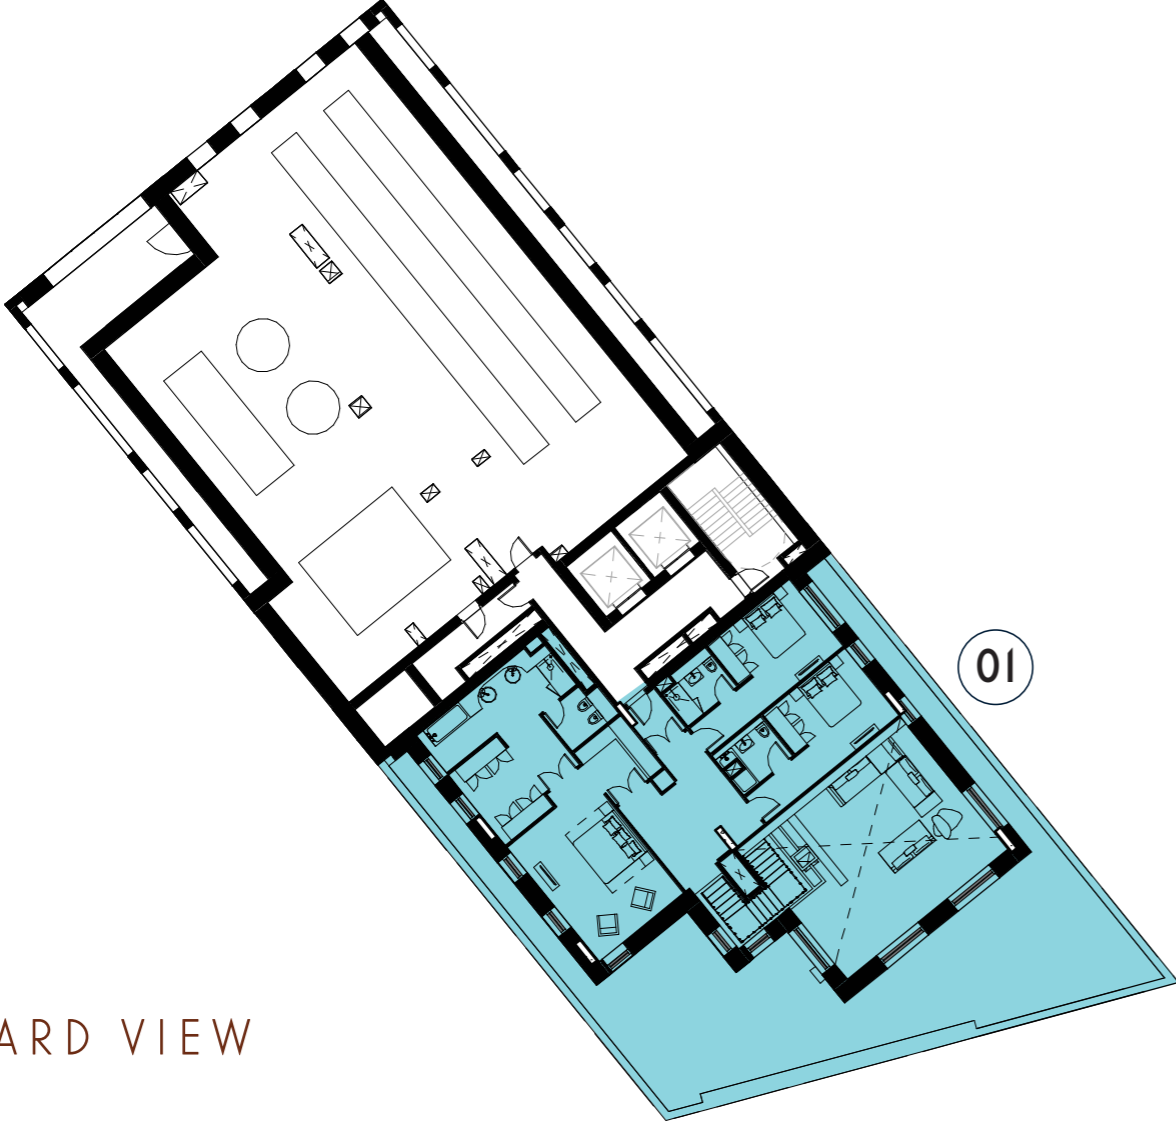

GREATER MANCHESTER VIEW

CATHEDRAL &
MANCHESTER
CITY CENTRE VIEW

LEVEL 14

- SUPERSUITE - 3 BED
- 1 BED PLUS
- 1 BED
- STUDIO

CITYSUITES 2

GREATER MANCHESTER VIEW

COURTYARD VIEW

LEVEL 15

-  SUPERSUITE 01 - 3 BED
-  SUPERSUITE 02 - 3 BED

CATHEDRAL &
MANCHESTER
CITY CENTRE VIEW

CITYSUITES 2

GREATER MANCHESTER VIEW

COURTYARD VIEW

LEVEL 16

-  SUPERSUITE 03 LOWER - 3 BED
-  SUPERSUITE 04 - 3 BED

CATHEDRAL &
MANCHESTER
CITY CENTRE VIEW

CITYSUITES 2

GREATER MANCHESTER VIEW

COURTYARD VIEW

LEVEL 17

SUPERSUITE 03 UPPER - 3 BED

CATHEDRAL &
MANCHESTER
CITY CENTRE VIEW