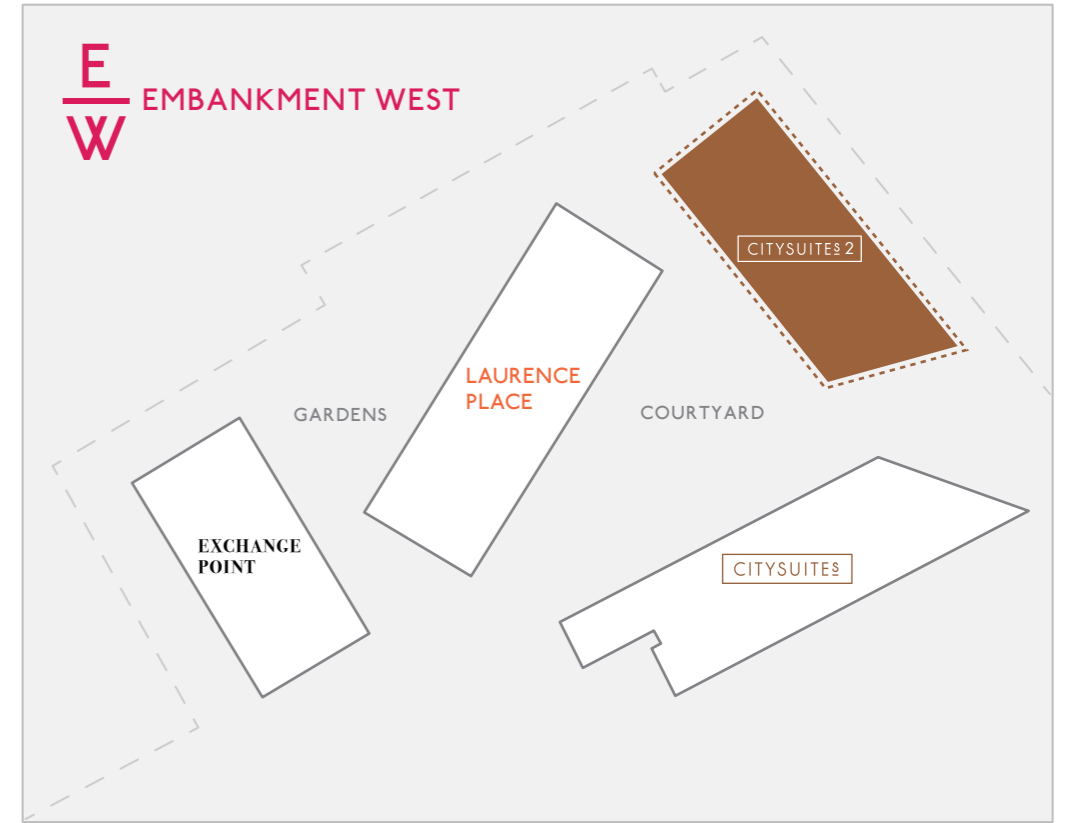

GREATER MANCHESTER VIEW

CATHEDRAL &
MANCHESTER
CITY CENTRE VIEW

LEVEL 14

- SUPERSUITE - 3 BED
- 1 BED PLUS
- 1 BED
- STUDIO

CITYSUITES 2

GREATER MANCHESTER VIEW

COURTYARD VIEW

LEVEL 15

-  SUPERSUITE 01 - 3 BED
-  SUPERSUITE 02 - 3 BED

CATHEDRAL &
MANCHESTER
CITY CENTRE VIEW

CITYSUITES 2

GREATER MANCHESTER VIEW

COURTYARD VIEW

LEVEL 16

-  SUPERSUITE 03 LOWER - 3 BED
-  SUPERSUITE 04 - 3 BED

CATHEDRAL &
MANCHESTER
CITY CENTRE VIEW

CITYSUITES 2

GREATER MANCHESTER VIEW

COURTYARD VIEW

LEVEL 17

SUPERSUITE 03 UPPER - 3 BED

CATHEDRAL &
MANCHESTER
CITY CENTRE VIEW